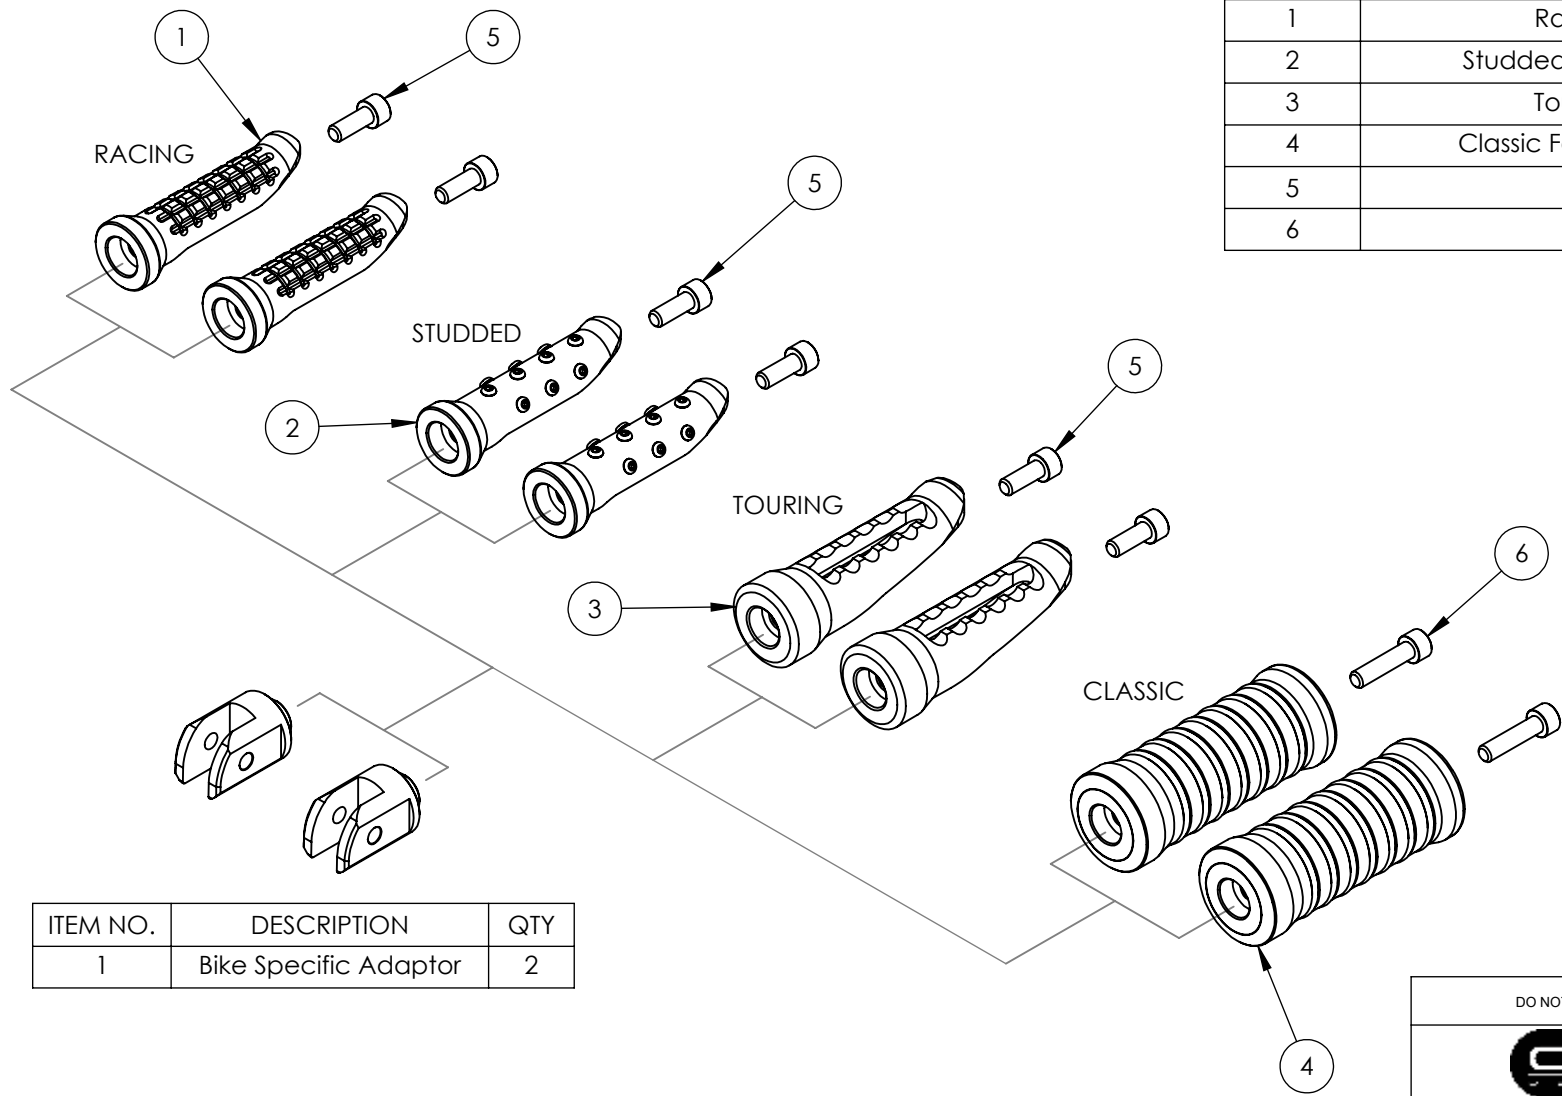

8 7 6 5 4 3 2 1

ITEM NO.	DESCRIPTION	QTY
1	Racing Footpeg	2
2	Studded Footpeg with studs	2
3	Touring Footpeg	2
4	Classic Footpeg with O Rings	2
5	M6 x 16mm	2
6	M6 x 25mm	2

F
E
D
C
B
A

ITEM NO.	DESCRIPTION	QTY
1	Bike Specific Adaptor	2

DO NOT SCALE DRAWING		REVISION:
		
TITLE: <h1>Whats in the box.</h1>		
DWG NO:		A4
FP-0022		
SCALE:		

8 7 6 5 4 3 2 1