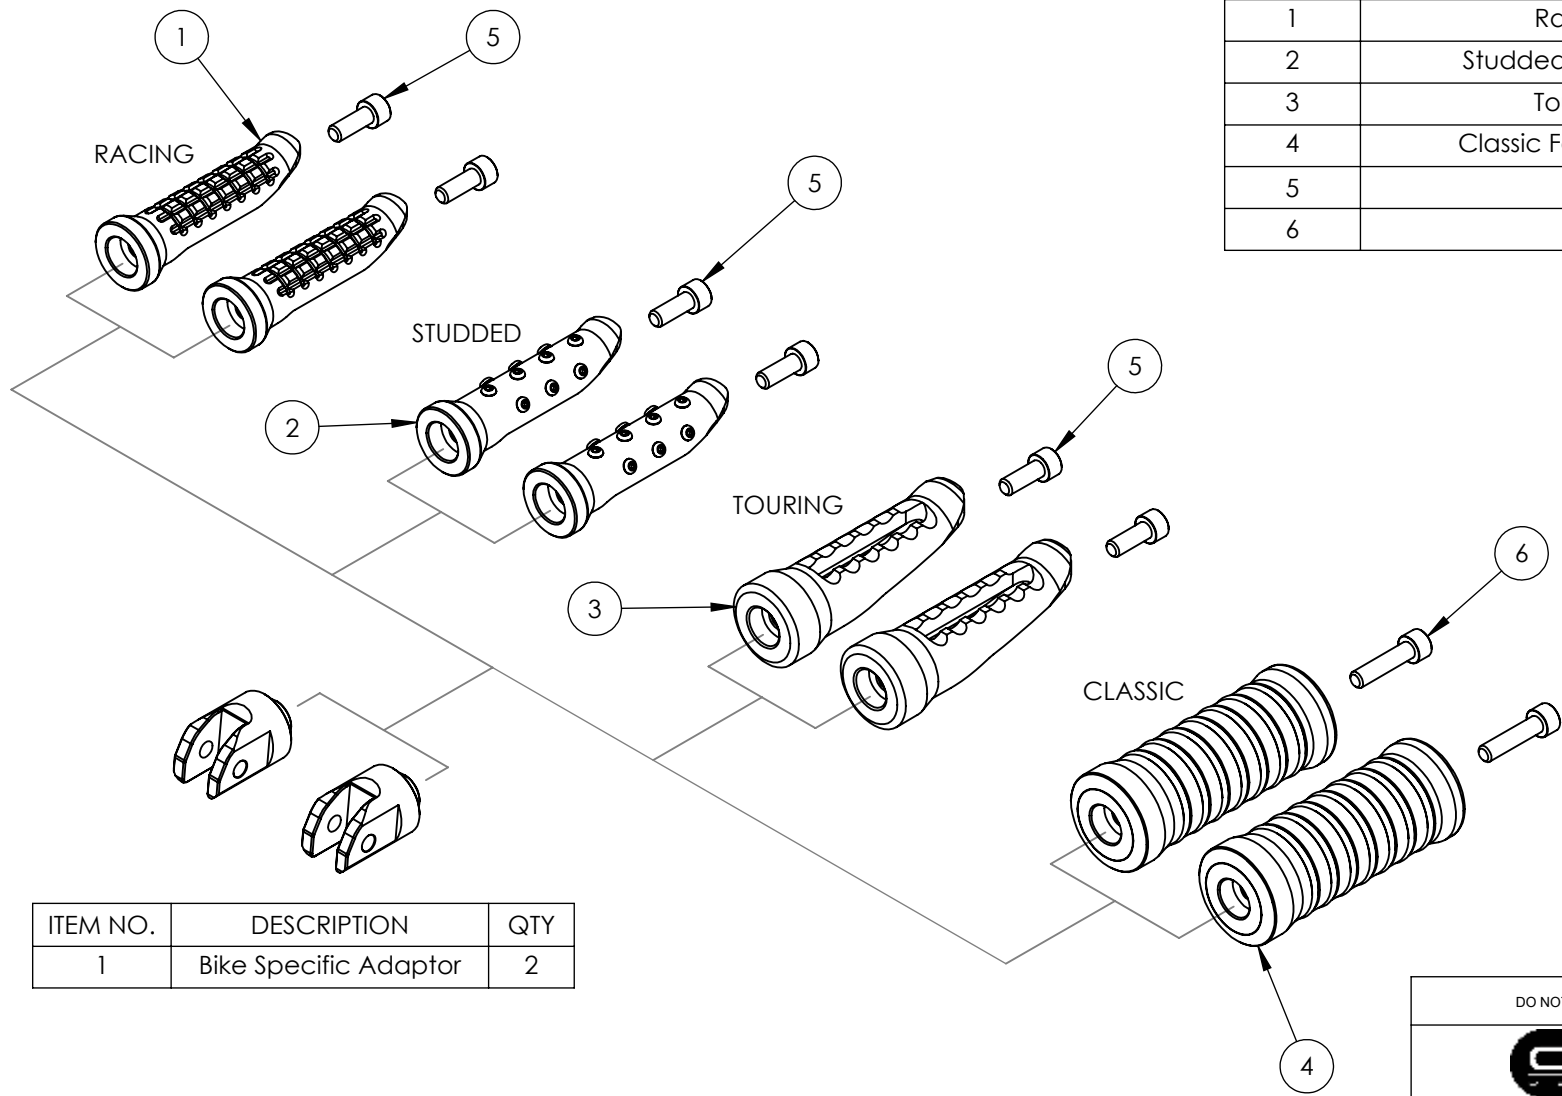

8 7 6 5 4 3 2 1

| ITEM NO. | DESCRIPTION | QTY |
|----------|------------------------------|-----|
| 1 | Racing Footpeg | 2 |
| 2 | Studded Footpeg with studs | 2 |
| 3 | Touring Footpeg | 2 |
| 4 | Classic Footpeg with O Rings | 2 |
| 5 | M6 x 16mm | 2 |
| 6 | M6 x 25mm | 2 |

F
E
D
C
B
A

| ITEM NO. | DESCRIPTION | QTY |
|----------|-----------------------|-----|
| 1 | Bike Specific Adaptor | 2 |

PROPRIETARY AND CONFIDENTIAL
 THE INFORMATION CONTAINED IN THIS DRAWING IS THE SOLE PROPERTY OF OBERON PERFORMANCE LTD. ANY REPRODUCTION IN PART OR AS A WHOLE WITHOUT THE WRITTEN PERMISSION OF OBERON PERFORMANCE LTD IS PROHIBITED.

| | | |
|---|--|-----------|
| DO NOT SCALE DRAWING | | REVISION: |
|  | | |
| TITLE: <h1>Whats in the box.</h1> | | |
| DWG NO: | | A4 |
| SCALE: | | |

8 7 6 5 4 3 2 1