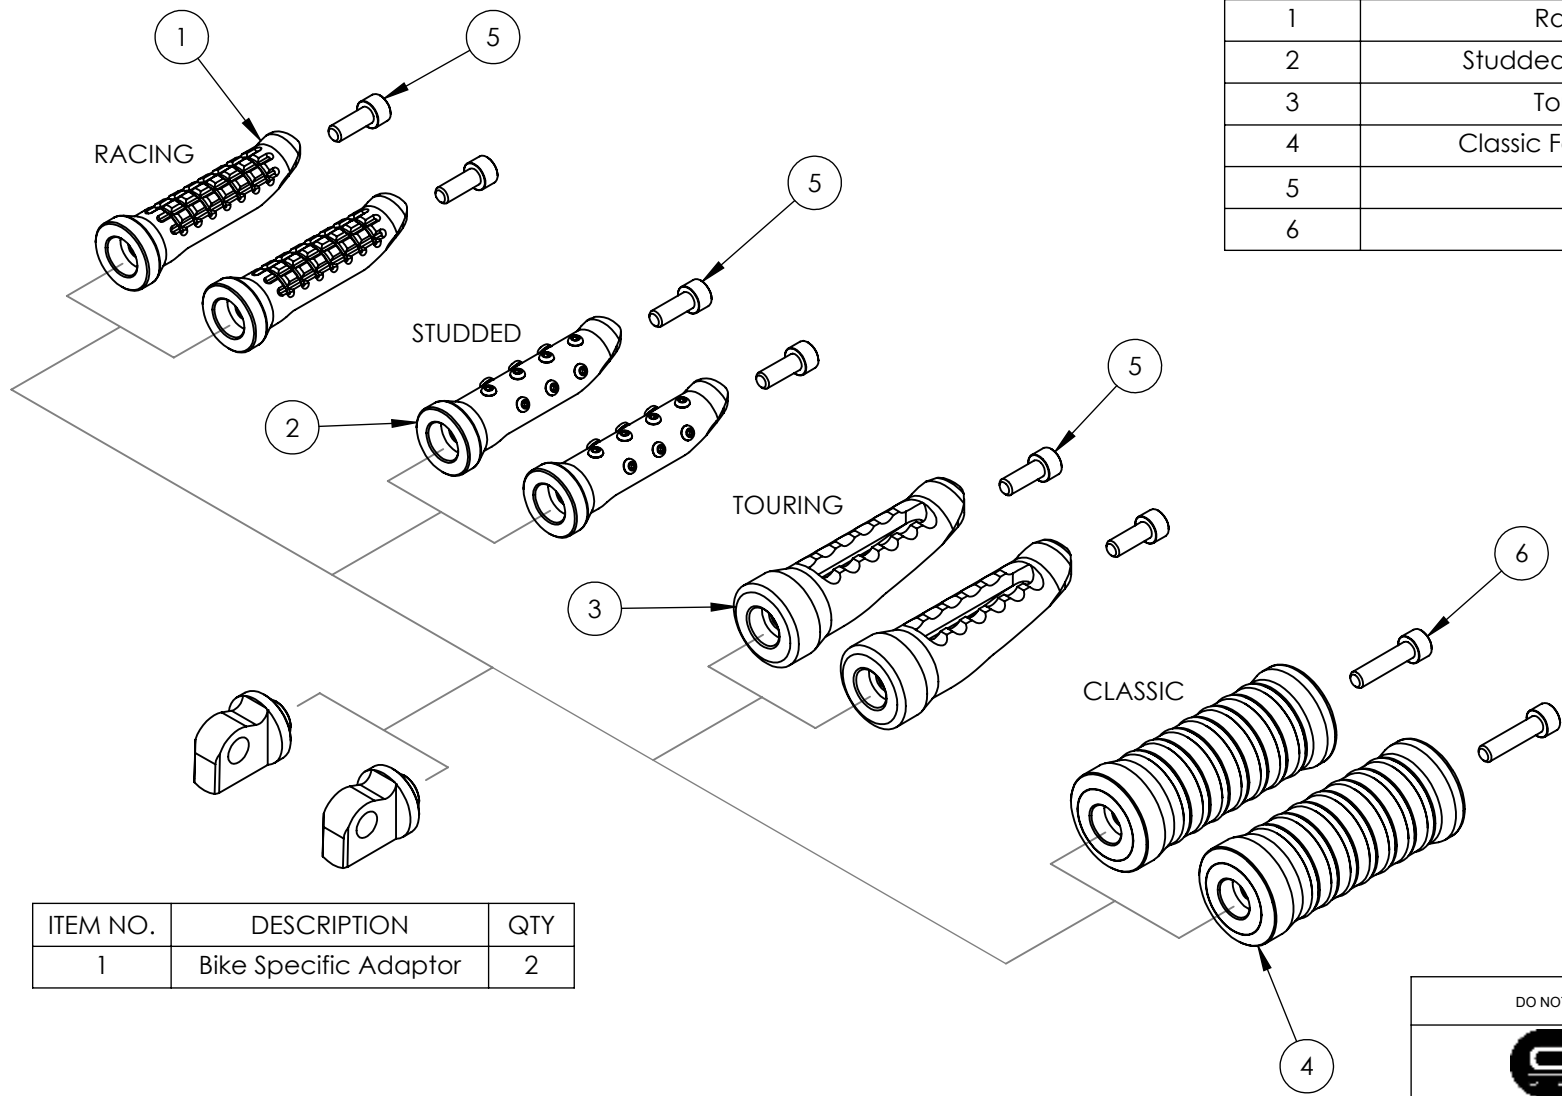

8 7 6 5 4 3 2 1

ITEM NO.	DESCRIPTION	QTY
1	Racing Footpeg	2
2	Studded Footpeg with studs	2
3	Touring Footpeg	2
4	Classic Footpeg with O Rings	2
5	M6 x 16mm	2
6	M6 x 25mm	2

F  
E  
D  
C  
B  
A

ITEM NO.	DESCRIPTION	QTY
1	Bike Specific Adaptor	2

DO NOT SCALE DRAWING		REVISION:
		
TITLE: <h1>Whats in the box.</h1>		
DWG NO:		A4
SCALE:		

8 7 6 5 4 3 2 1