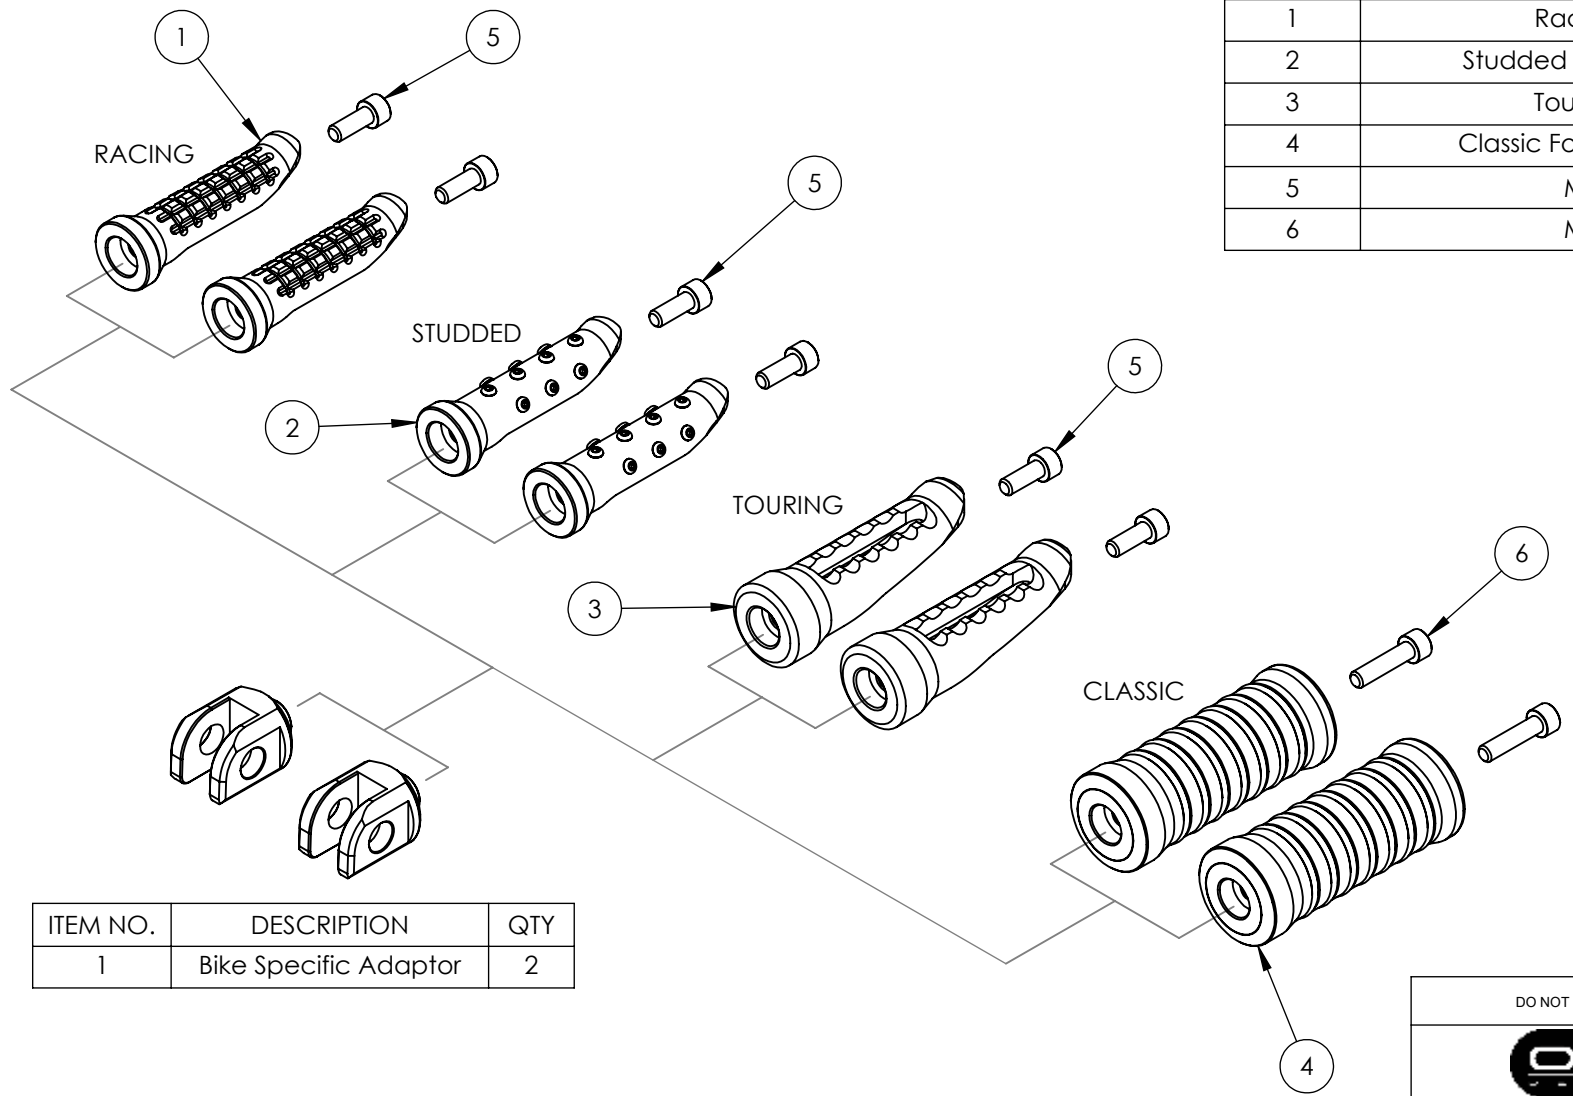

8 7 6 5 4 3 2 1

ITEM NO.	DESCRIPTION	QTY
1	Racing Footpeg	2
2	Studded Footpeg with studs	2
3	Touring Footpeg	2
4	Classic Footpeg with O Rings	2
5	M6 x 16mm	2
6	M6 x 25mm	2

F  
E  
D  
C  
B  
A

ITEM NO.	DESCRIPTION	QTY
1	Bike Specific Adaptor	2

DO NOT SCALE DRAWING		REVISION:
		
TITLE: <h1>Whats in the box.</h1>		
DWG NO:		A4
FP-0016		
SCALE:		

8 7 6 5 4 3 2 1