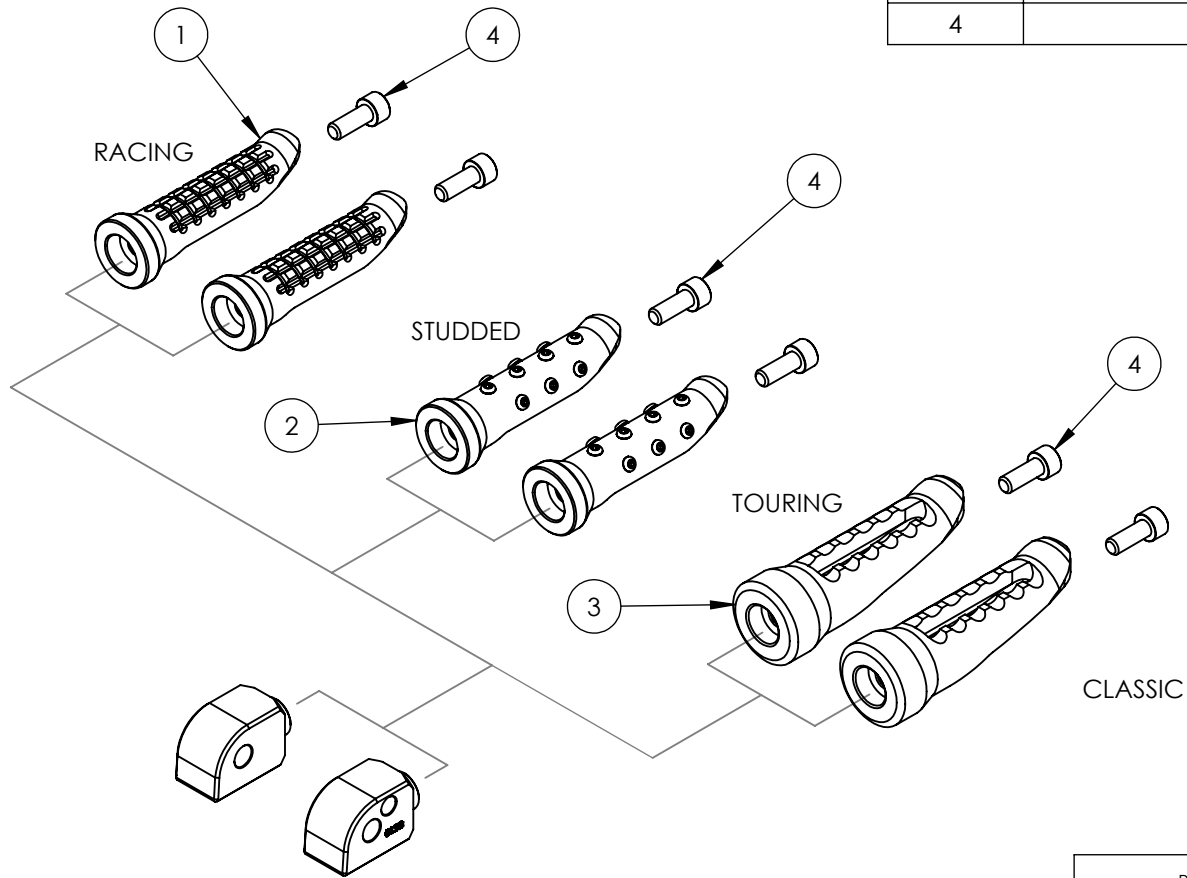

8 7 6 5 4 3 2 1

ITEM NO.	DESCRIPTION	QTY
1	Racing Footpeg	2
2	Studded Footpeg with studs	2
3	Touring Footpeg	2
4	M6 x 16mm	2

ITEM NO.	DESCRIPTION	QTY
1	Bike Specific Adaptor	2

PROPRIETARY AND CONFIDENTIAL

DO NOT SCALE DRAWING		REVISION:
		
TITLE:		
Whats in the box.		
DWG NO:		A4
FP-0013		
SCALE:		

8 7 6 5 4 3 2 1

F
E
D
C
B
A

F
E
D
C
B
A