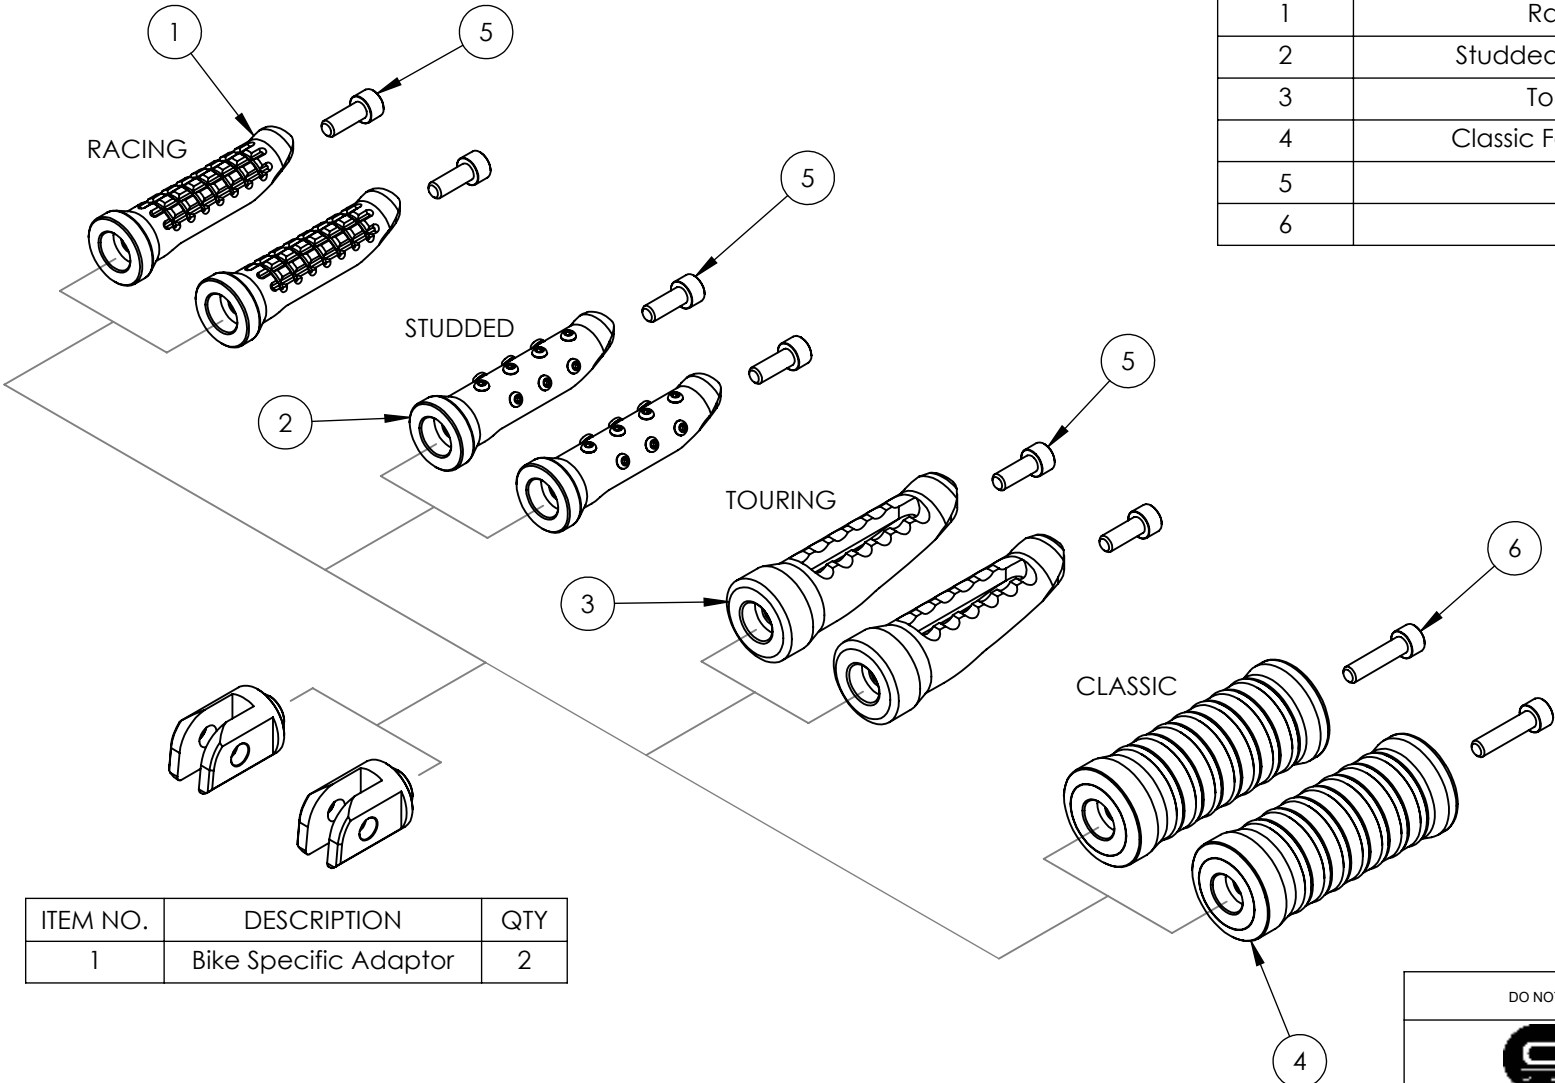

8 7 6 5 4 3 2 1

ITEM NO.	DESCRIPTION	QTY
1	Racing Footpeg	2
2	Studded Footpeg with studs	2
3	Touring Footpeg	2
4	Classic Footpeg with O Rings	2
5	M6 x 16mm	2
6	M6 x 25mm	2

F
E
D
C
B
A

ITEM NO.	DESCRIPTION	QTY
1	Bike Specific Adaptor	2

DO NOT SCALE DRAWING		REVISION:
		
TITLE: <h1>Whats in the box.</h1>		
DWG NO:		A4
FP-0012		
SCALE:		

8 7 6 5 4 3 2 1