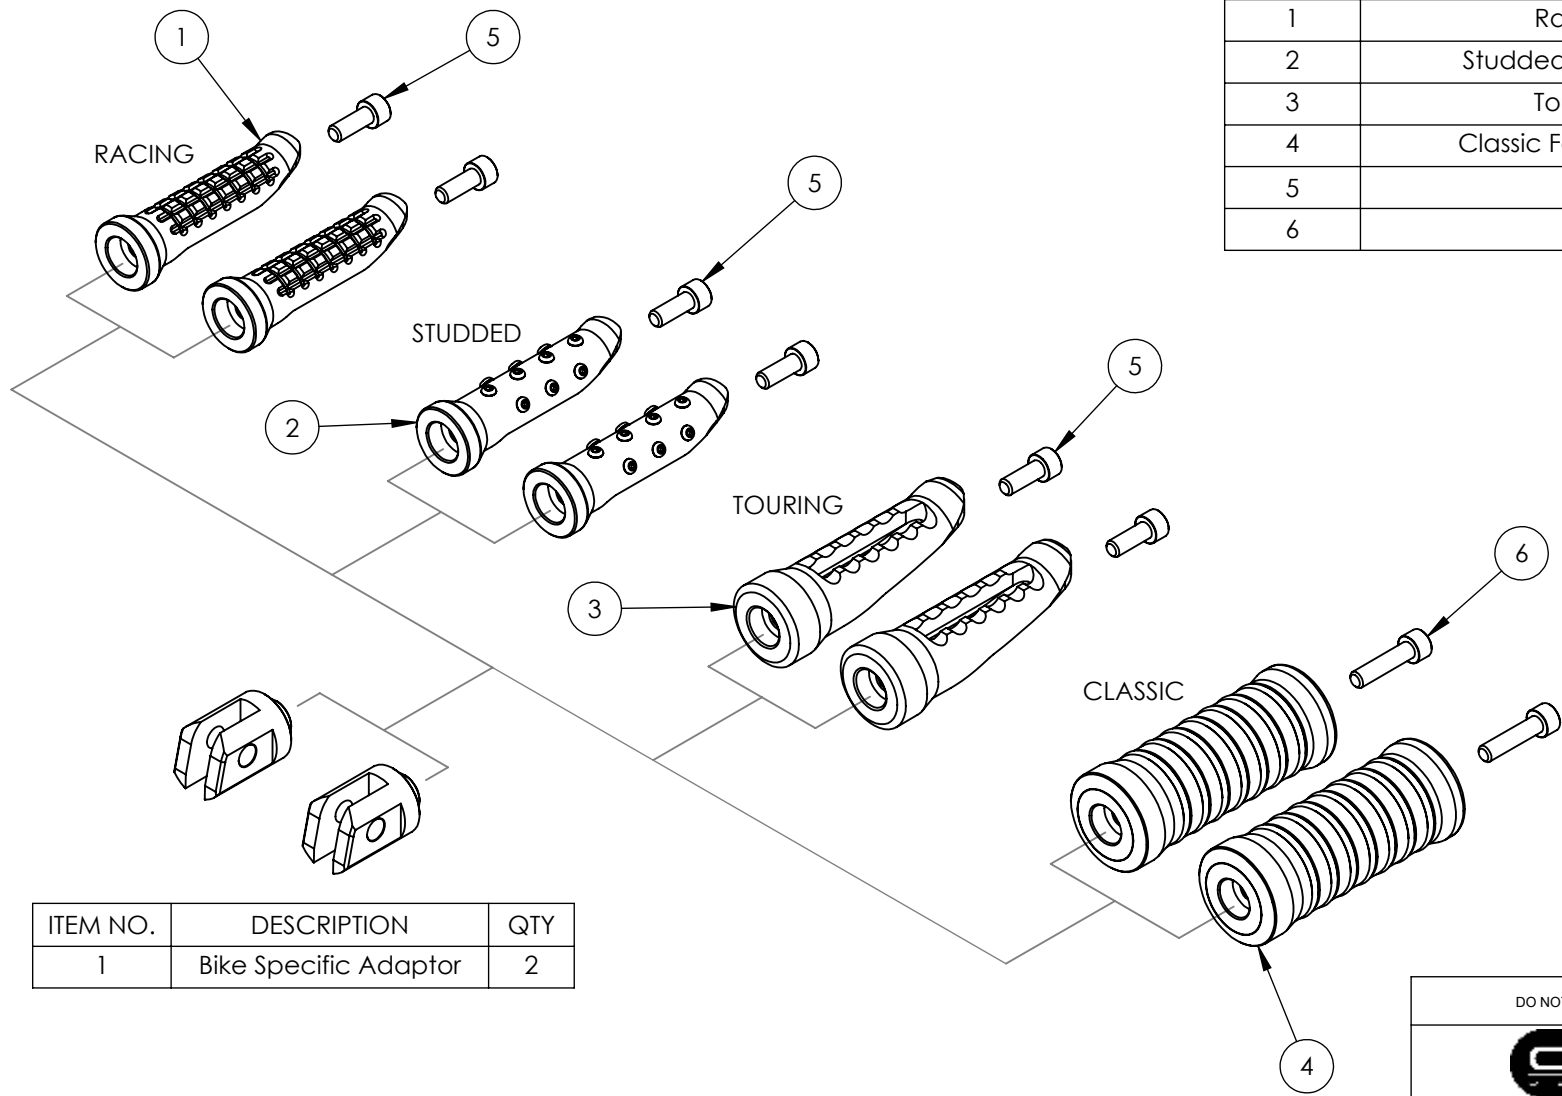

8 7 6 5 4 3 2 1

ITEM NO.	DESCRIPTION	QTY
1	Racing Footpeg	2
2	Studded Footpeg with studs	2
3	Touring Footpeg	2
4	Classic Footpeg with O Rings	2
5	M6 x 16mm	2
6	M6 x 25mm	2

F
E
D
C
B
A

ITEM NO.	DESCRIPTION	QTY
1	Bike Specific Adaptor	2

DO NOT SCALE DRAWING		REVISION:
		
TITLE: <h1>Whats in the box.</h1>		
DWG NO:		A4
FP-0010		
SCALE:		

8 7 6 5 4 3 2 1