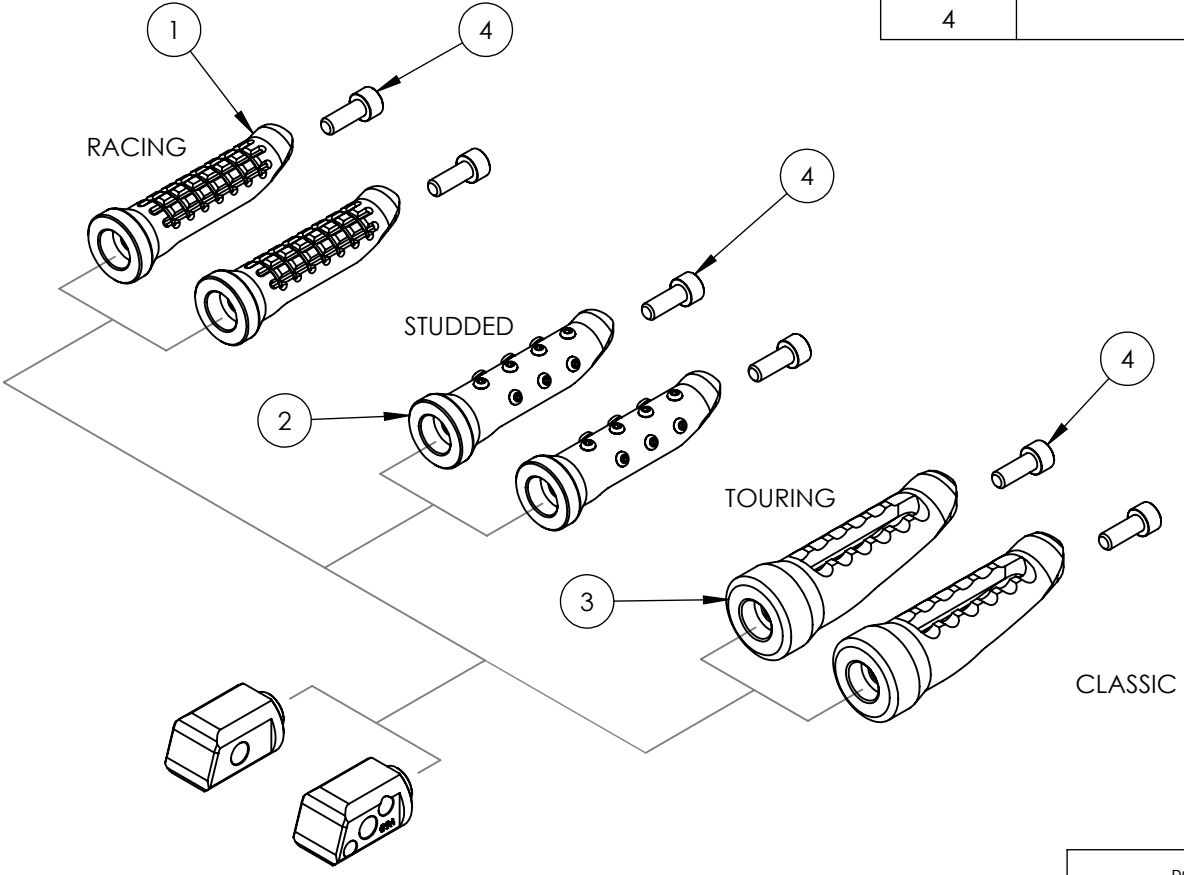

8 7 6 5 4 3 2 1

ITEM NO.	DESCRIPTION	QTY
1	Racing Footpeg	2
2	Studded Footpeg with studs	2
3	Touring Footpeg	2
4	M6 x 16mm	2

ITEM NO.	DESCRIPTION	QTY
1	Bike Specific Adaptor	2

PROPRIETARY AND CONFIDENTIAL

DO NOT SCALE DRAWING		REVISION:
		
TITLE:		
Whats in the box.		
DWG NO:		A4
FP-0009		
SCALE:		

8 7 6 5 4 3 2 1

F
E
D
C
B
A

F
E
D
C
B
A