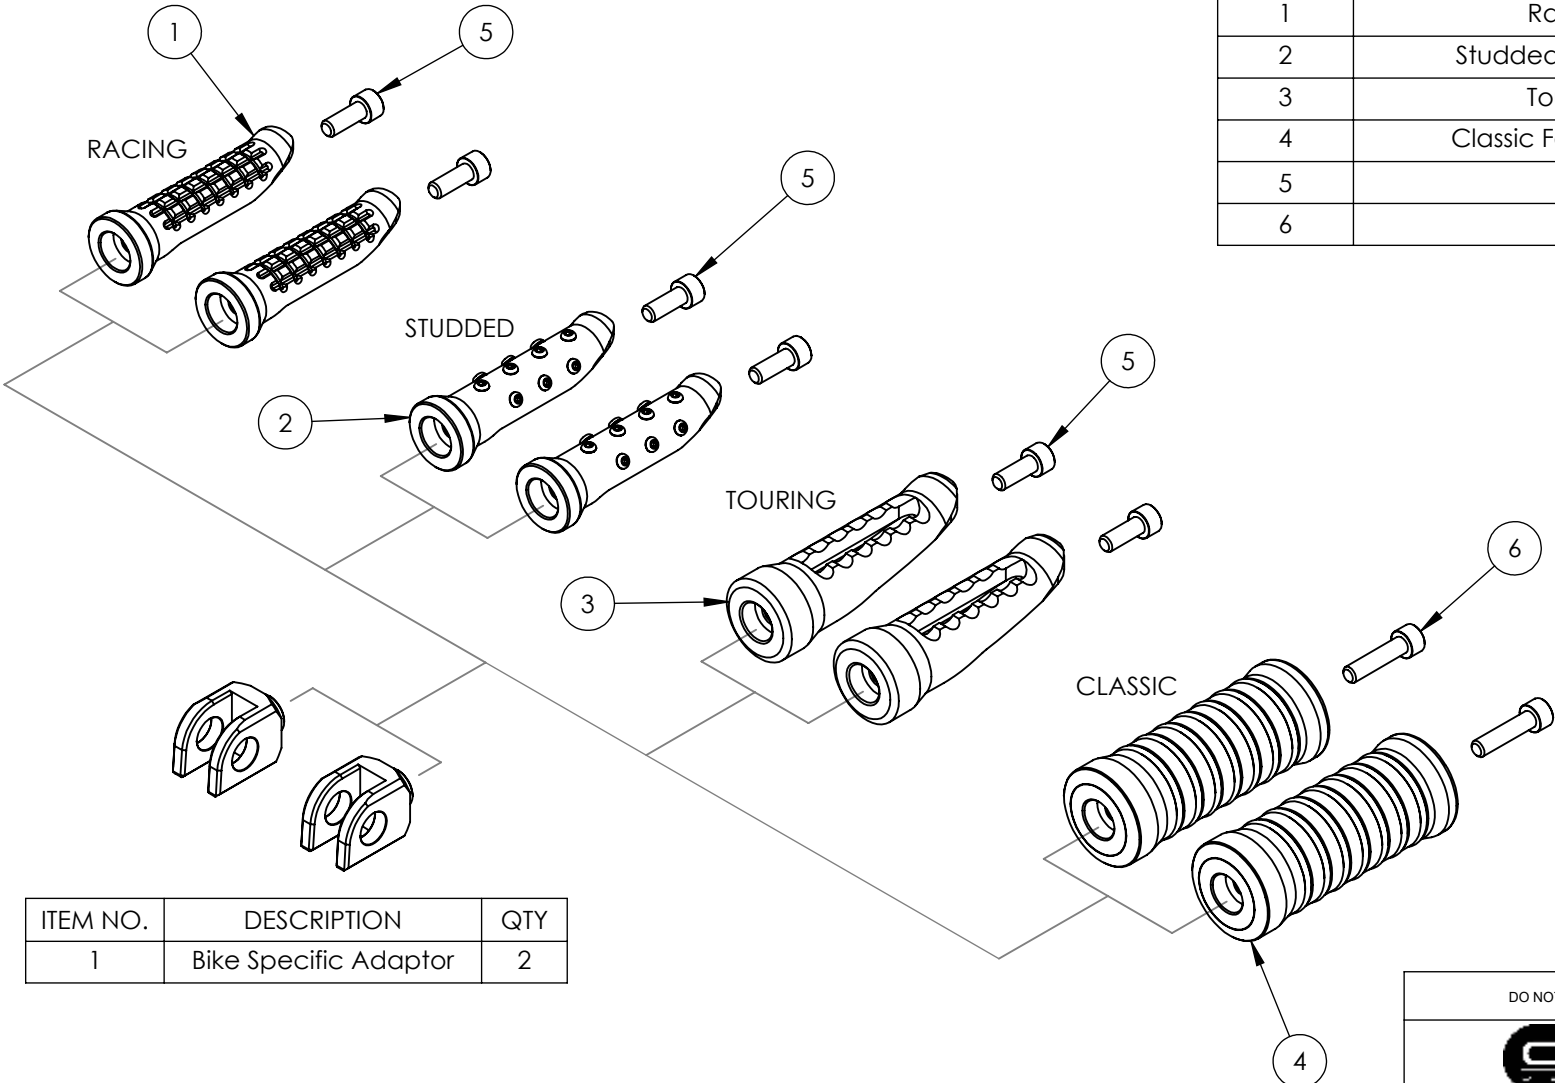

8 7 6 5 4 3 2 1

ITEM NO.	DESCRIPTION	QTY
1	Racing Footpeg	2
2	Studded Footpeg with studs	2
3	Touring Footpeg	2
4	Classic Footpeg with O Rings	2
5	M6 x 16mm	2
6	M6 x 25mm	2

ITEM NO.	DESCRIPTION	QTY
1	Bike Specific Adaptor	2

DO NOT SCALE DRAWING		REVISION:
		
TITLE: <h1>Whats in the box.</h1>		
DWG NO:		A4
FP-0007		
SCALE:		

8 7 6 5 4 3 2 1