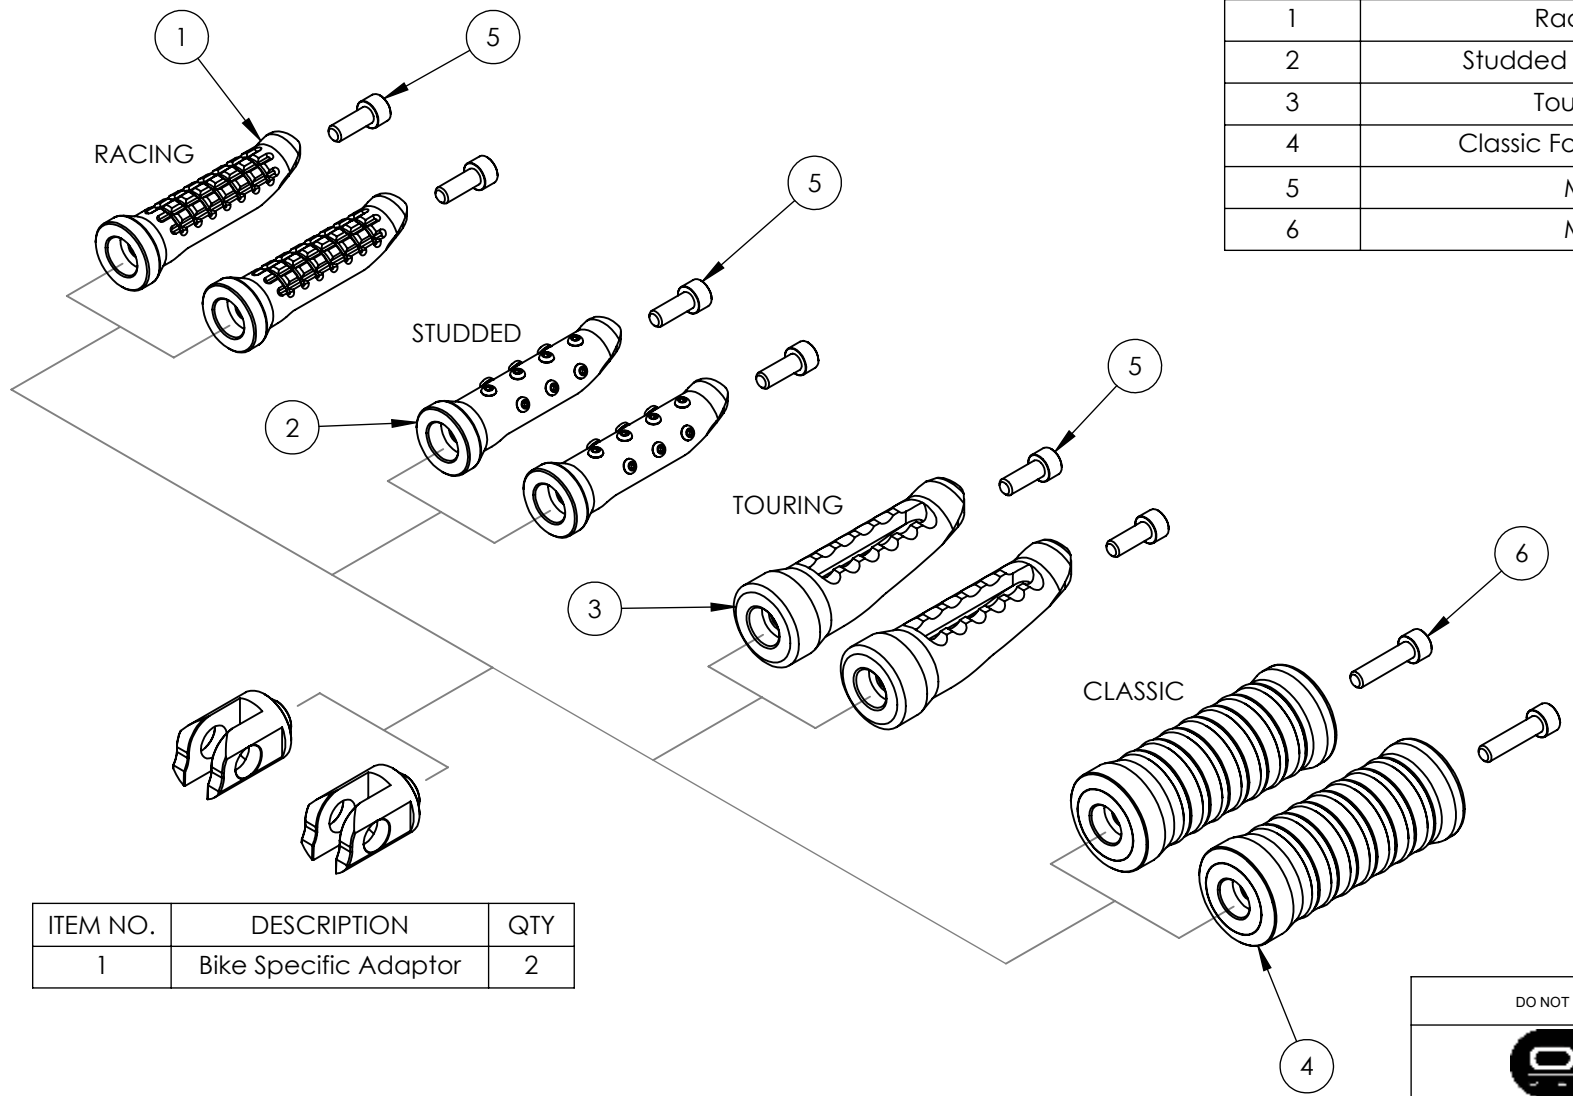

8 7 6 5 4 3 2 1

ITEM NO.	DESCRIPTION	QTY
1	Racing Footpeg	2
2	Studded Footpeg with studs	2
3	Touring Footpeg	2
4	Classic Footpeg with O Rings	2
5	M6 x 16mm	2
6	M6 x 25mm	2

F
E
D
C
B
A

ITEM NO.	DESCRIPTION	QTY
1	Bike Specific Adaptor	2

DO NOT SCALE DRAWING		REVISION:
		
TITLE: <h1>Whats in the box.</h1>		
DWG NO:		A4
FP-0005		
SCALE:		

8 7 6 5 4 3 2 1