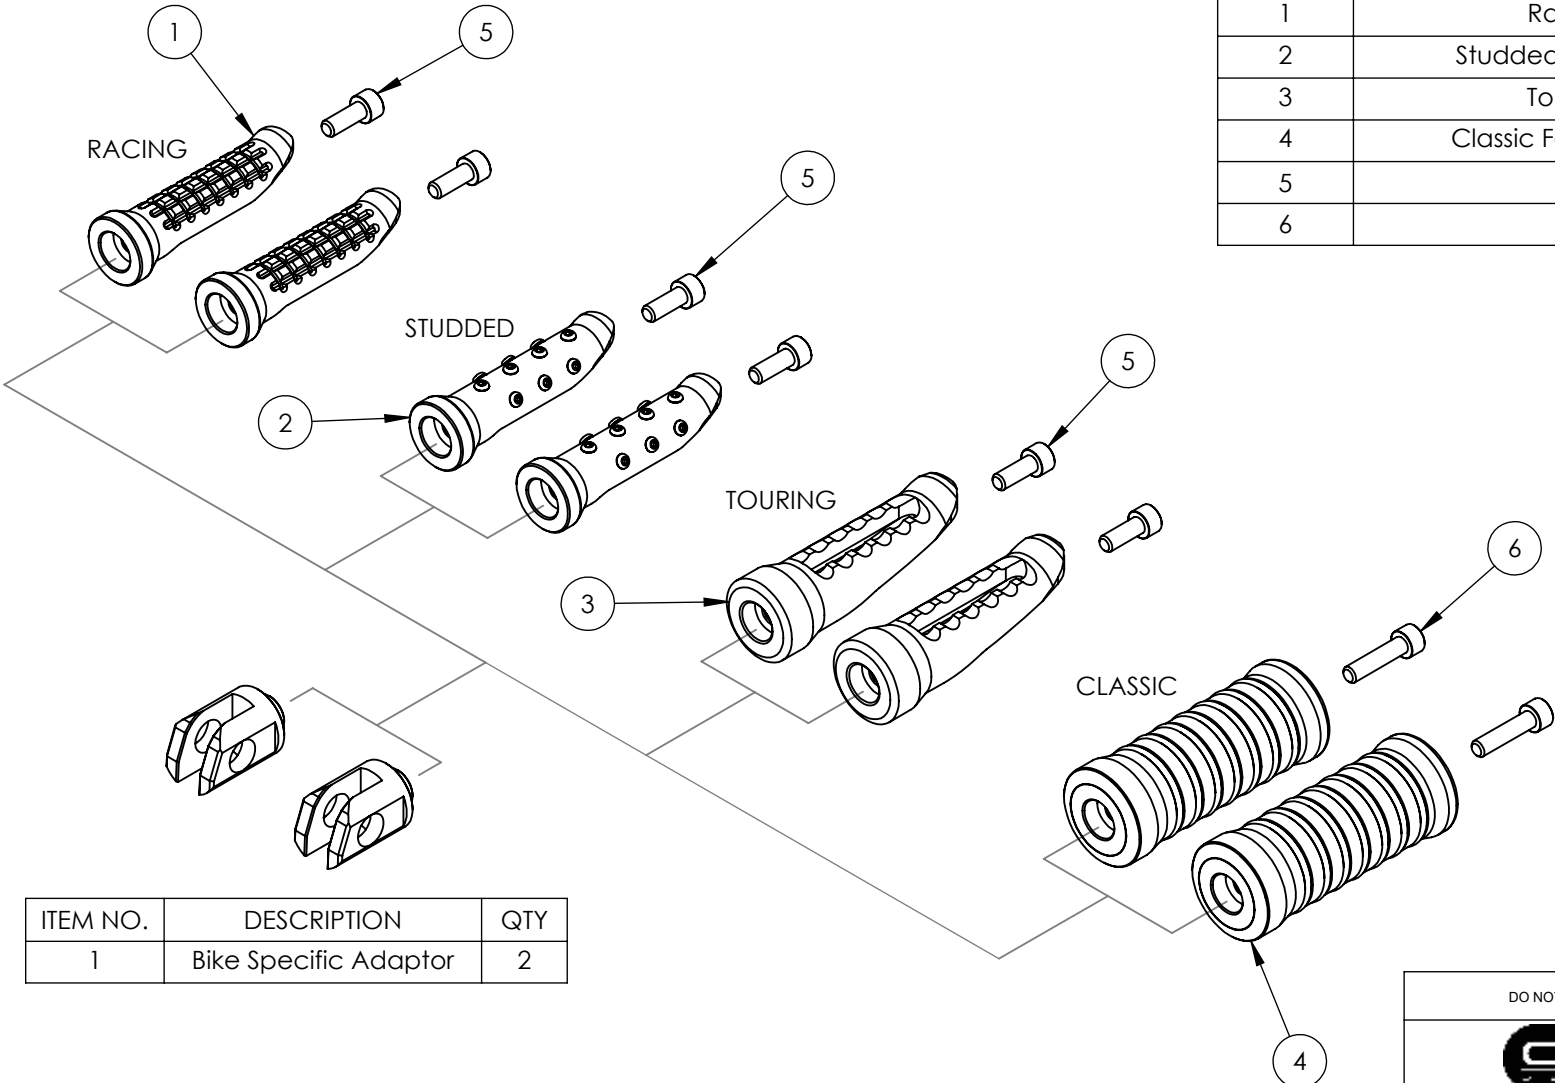

8 7 6 5 4 3 2 1

ITEM NO.	DESCRIPTION	QTY
1	Racing Footpeg	2
2	Studded Footpeg with studs	2
3	Touring Footpeg	2
4	Classic Footpeg with O Rings	2
5	M6 x 16mm	2
6	M6 x 25mm	2

F  
E  
D  
C  
B  
A

ITEM NO.	DESCRIPTION	QTY
1	Bike Specific Adaptor	2

DO NOT SCALE DRAWING		REVISION:
		
<b>Whats in the box.</b>		
DWG NO:		<b>A4</b>
<b>FP-0004</b>		
SCALE:		

8 7 6 5 4 3 2 1