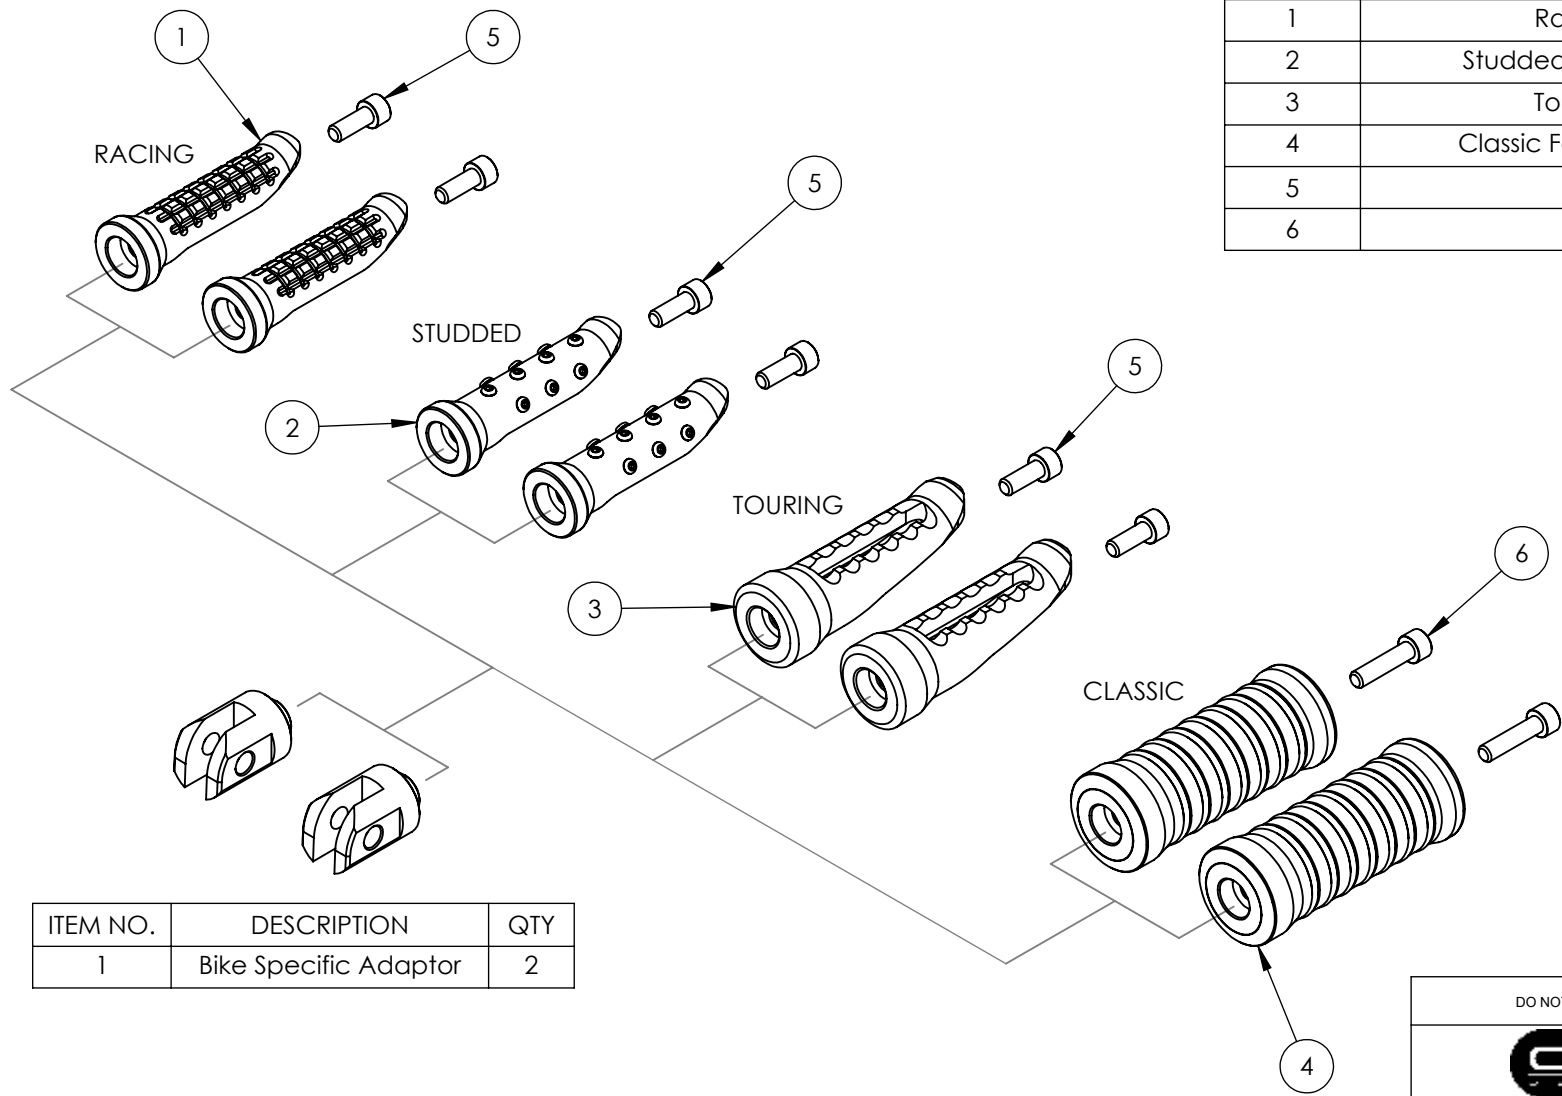

8 7 6 5 4 3 2 1

ITEM NO.	DESCRIPTION	QTY
1	Racing Footpeg	2
2	Studded Footpeg with studs	2
3	Touring Footpeg	2
4	Classic Footpeg with O Rings	2
5	M6 x 16mm	2
6	M6 x 25mm	2

F
E
D
C
B
A

ITEM NO.	DESCRIPTION	QTY
1	Bike Specific Adaptor	2

DO NOT SCALE DRAWING		REVISION:
		
TITLE: <h1>Whats in the box.</h1>		
DWG NO:		A4
FP-0002		
SCALE:		

8 7 6 5 4 3 2 1