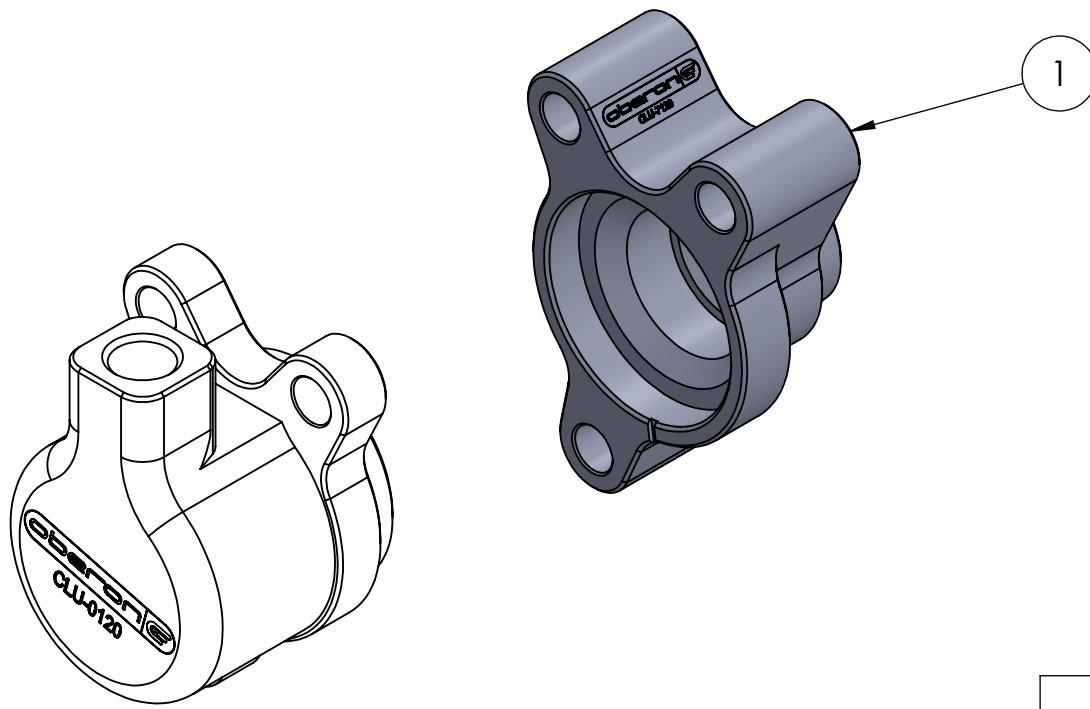

8 7 6 5 4 3 2 1

ITEM NO.	DESCRIPTION	QTY
1	Clutch slave mount	1

F
E
D
C
B
A

F
E
D
C
B
A

1

DO NOT SCALE DRAWING REVISION:

TITLE:
Whats in the box.

PROPRIETARY AND CONFIDENTIAL

DWG NO: **CLU-7120**

A4

SCALE:

8 7 6 5 4 3 2 1