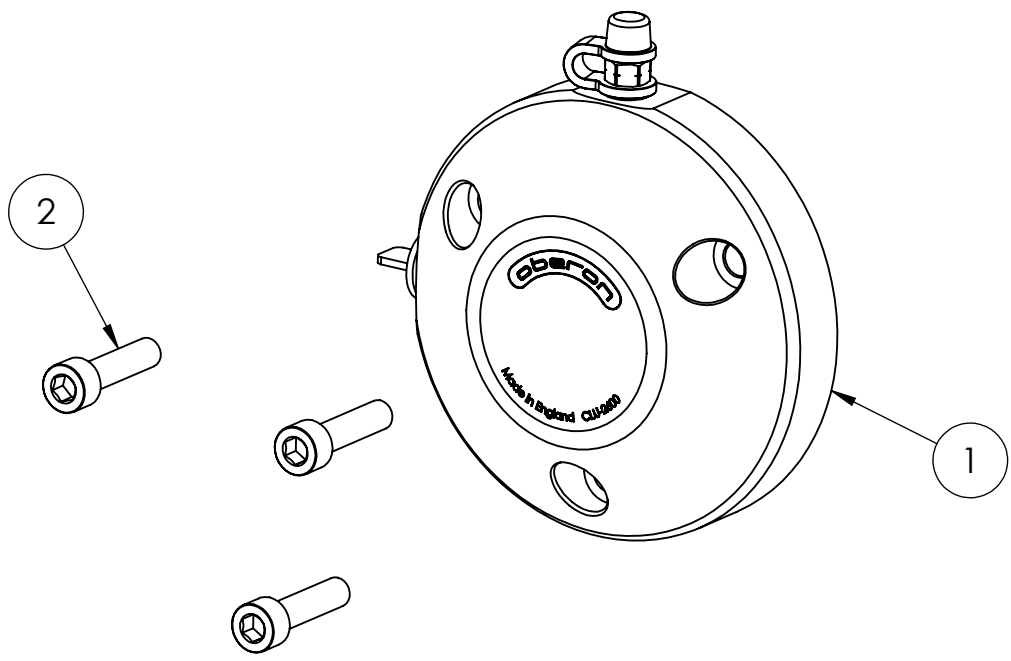

8 7 6 5 4 3 2 1

ITEM NO.	DESCRIPTION	QTY
1	Fully assembled clutch slave unit	1
2	M6 x 25mm	3

DO NOT SCALE DRAWING		REVISION:
		
TITLE:		
Whats in the box.		
DWG NO:		A4
CLU-2600		
SCALE:		

PROPRIETARY AND CONFIDENTIAL