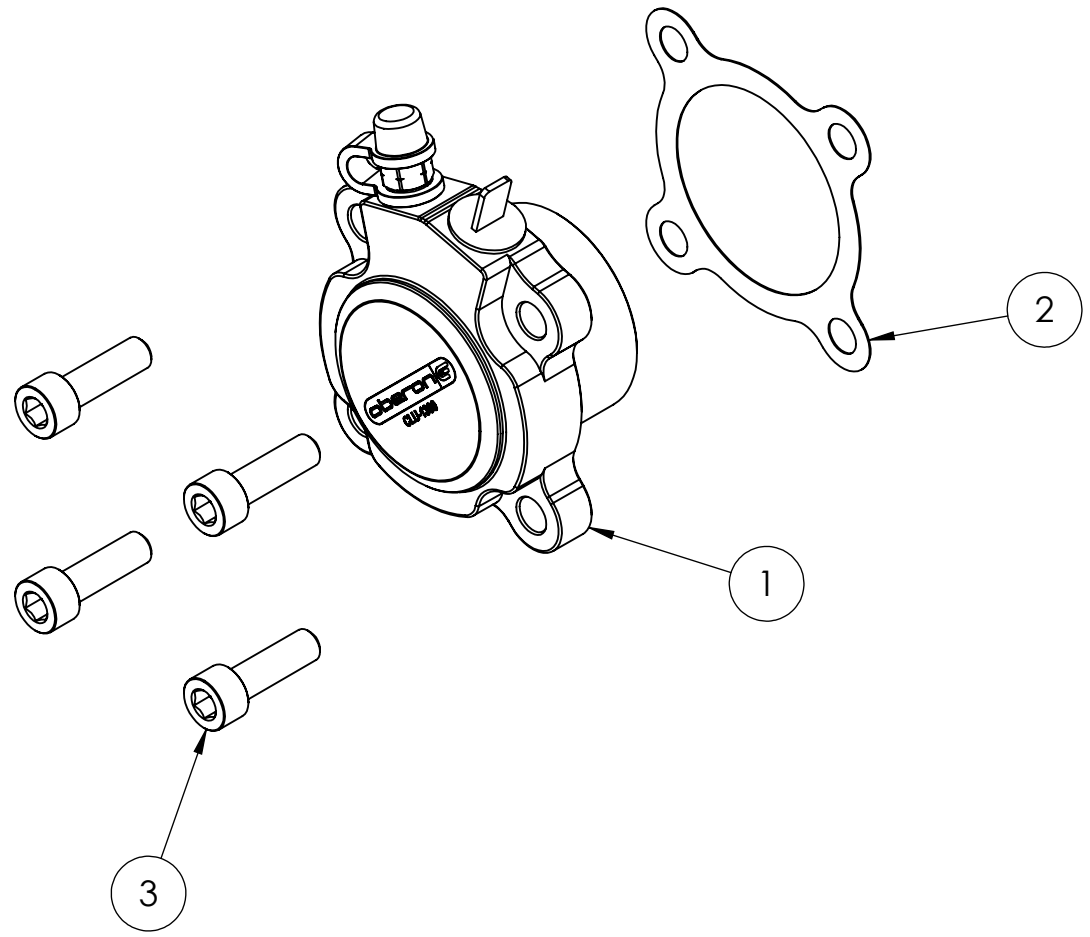

ITEM NO.	DESCRIPTION	QTY
1	Fully assembled clutch slave unit	1
2	Gasket	1
3	M6 x 20mm	4

DO NOT SCALE DRAWING		REVISION:
		
TITLE:		
<b>Whats in the box.</b>		
DWG NO:		A4
<b>CLU-1300</b>		
SCALE:		

**PROPRIETARY AND CONFIDENTIAL**