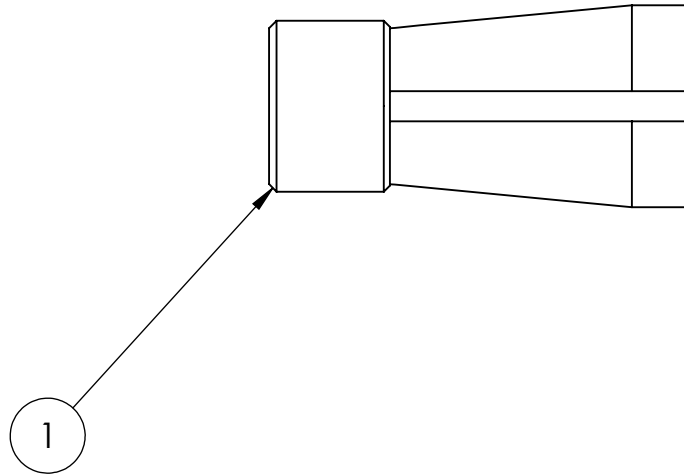

ITEM NO.	PART NUMBER	DESCRIPTION	QTY.
1	798-014-14	14mm Brass Collet	1

DO NOT SCALE DRAWING		REVISION:
		
TITLE:		
Whats in the box.		
DWG NO:	798-014-14	A4
SCALE: 2:1		

PROPRIETARY AND CONFIDENTIAL

THE INFORMATION CONTAINED IN THIS DRAWING IS THE SOLE PROPERTY OF OBERON PERFORMANCE LTD. ANY REPRODUCTION IN PART OR AS A WHOLE WITHOUT THE WRITTEN PERMISSION OF OBERON PERFORMANCE LTD IS PROHIBITED.