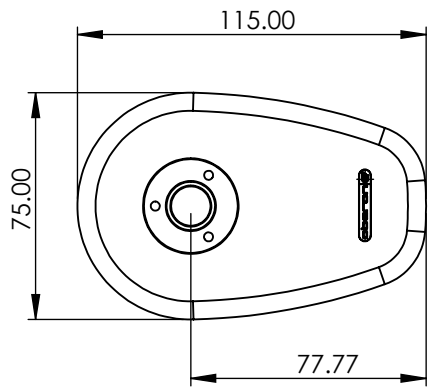

8 7 6 5 4 3 2 1

F  
E  
D  
C  
B  
A

Oblong Bezel

Touring Bezel

Racing Bezel

Sport Bezel

Ø75mm Offset Bezel

Ø75mm Bezel

DO NOT SCALE DRAWING

REVISION:

TITLE:  
**Mirror Bezel Dimensions**

**PROPRIETARY AND CONFIDENTIAL**

THE INFORMATION CONTAINED IN THIS DRAWING IS THE SOLE PROPERTY OF OBERON PERFORMANCE LTD. ANY REPRODUCTION IN PART OR AS A WHOLE WITHOUT THE WRITTEN PERMISSION OF OBERON PERFORMANCE LTD IS PROHIBITED.

DWG NO:  
**Adjustable/Clamp Mirror Bezels**

**A4**

SCALE:

8 7 6 5 4 3 2 1