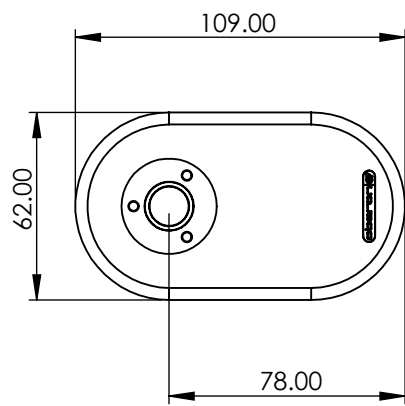

8 7 6 5 4 3 2 1

F  
E  
D  
C  
B  
A

Oblong Bezel

Touring Bezel

Racing Bezel

Sport Bezel

Ø75mm Offset Bezel

Ø75mm Bezel

DO NOT SCALE DRAWING

REVISION:

TITLE:  
**Mirror Bezel Dimensions**

**PROPRIETARY AND CONFIDENTIAL**

THE INFORMATION CONTAINED IN THIS DRAWING IS THE SOLE PROPERTY OF OBERON PERFORMANCE LTD. ANY REPRODUCTION IN PART OR AS A WHOLE WITHOUT THE WRITTEN PERMISSION OF OBERON PERFORMANCE LTD IS PROHIBITED.

DWG NO:  
**Adjustable/Clamp Mirror Bezels**

**A4**

SCALE:

8 7 6 5 4 3 2 1