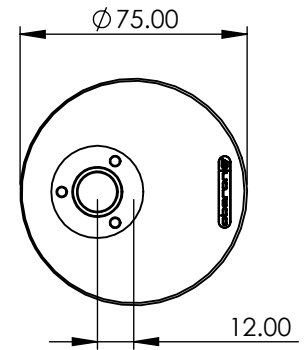

8 7 6 5 4 3 2 1

F  
E  
D  
C  
B  
A

Oblong Bezel

Touring Bezel

Racing Bezel

Sport Bezel

Ø75mm Offset Bezel

Ø75mm Bezel

DO NOT SCALE DRAWING

REVISION:

TITLE:  
**Mirror Bezel Dimensions**

**PROPRIETARY AND CONFIDENTIAL**

THE INFORMATION CONTAINED IN THIS DRAWING IS THE SOLE PROPERTY OF OBERON PERFORMANCE LTD. ANY REPRODUCTION IN PART OR AS A WHOLE WITHOUT THE WRITTEN PERMISSION OF OBERON PERFORMANCE LTD IS PROHIBITED.

DWG NO:  
**Adjustable/Clamp Mirror Bezels**

**A4**

SCALE:

8 7 6 5 4 3 2 1