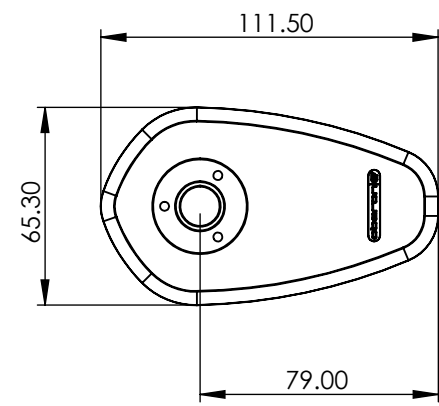

8 7 6 5 4 3 2 1

F  
E  
D  
C  
B  
A

Oblong Bezel

Touring Bezel

Racing Bezel

Sport Bezel

Ø75mm Offset Bezel

Ø75mm Bezel

DO NOT SCALE DRAWING

REVISION:

TITLE:  
**Mirror Bezel Dimensions**

**PROPRIETARY AND CONFIDENTIAL**

THE INFORMATION CONTAINED IN THIS DRAWING IS THE SOLE PROPERTY OF OBERON PERFORMANCE LTD. ANY REPRODUCTION IN PART OR AS A WHOLE WITHOUT THE WRITTEN PERMISSION OF OBERON PERFORMANCE LTD IS PROHIBITED.

DWG NO:  
**Adjustable/Clamp Mirror Bezels**

**A4**

SCALE:

8 7 6 5 4 3 2 1