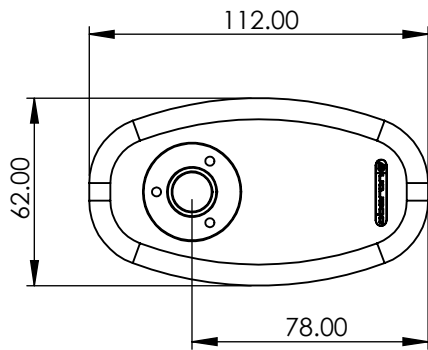

8 7 6 5 4 3 2 1

F  
E  
D  
C  
B  
A

Oblong Bezel

Touring Bezel

Racing Bezel

Sport Bezel

Ø75mm Offset Bezel

Ø75mm Bezel

DO NOT SCALE DRAWING

REVISION:

TITLE:  
**Mirror Bezel Dimensions**

**PROPRIETARY AND CONFIDENTIAL**

THE INFORMATION CONTAINED IN THIS DRAWING IS THE SOLE PROPERTY OF OBERON PERFORMANCE LTD. ANY REPRODUCTION IN PART OR AS A WHOLE WITHOUT THE WRITTEN PERMISSION OF OBERON PERFORMANCE LTD IS PROHIBITED.

DWG NO:  
**Adjustable/Clamp Mirror Bezels**

**A4**

SCALE:

8 7 6 5 4 3 2 1