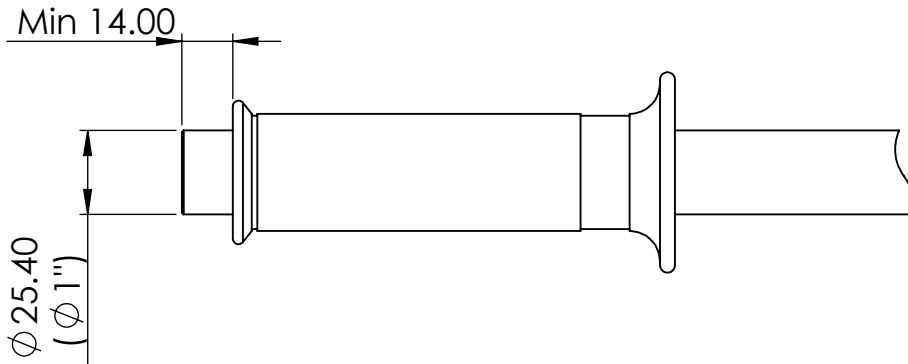

DWG NO: **Urban Mirror MIU**

**A4**

SCALE:

8 7 6 5 4 3 2 1

8 7 6 5 4 3 2 1

ITEM NO.	DESCRIPTION	ADAPTOR CODE	QTY
1	Mirror Adaptor	01	1
2	Urban Mirror		1

**01**

DO NOT SCALE DRAWING		REVISION:
		
TITLE:		
<b>Adaptor 01</b>		
DWG NO:		A4
SCALE:		