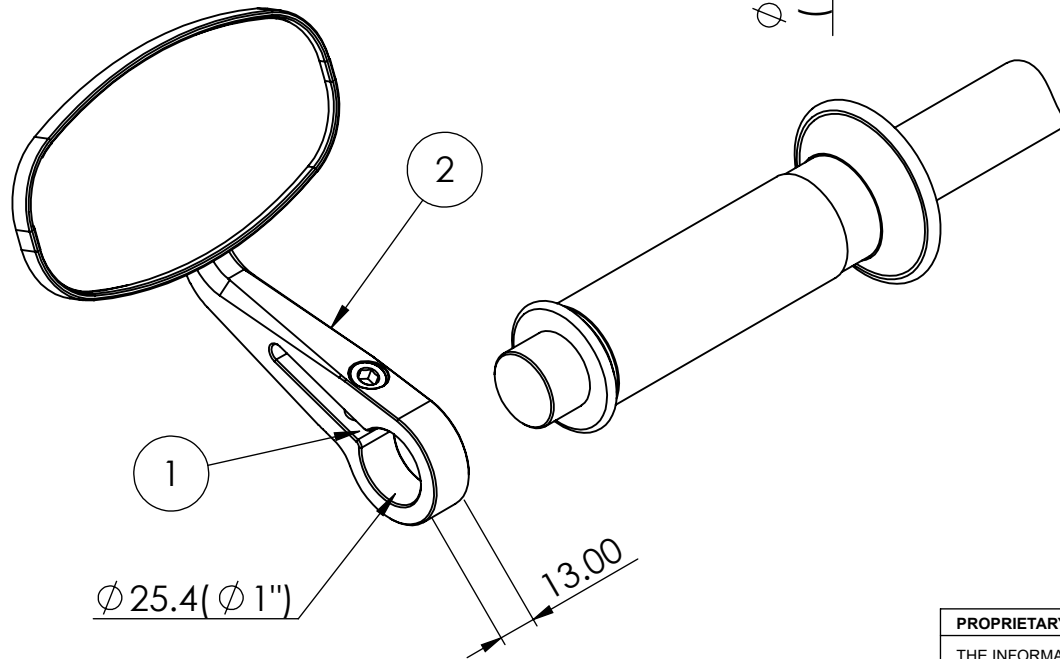

DWG NO: **Urban Mirror MIU**

**A4**

SCALE:

8 7 6 5 4 3 2 1

8 7 6 5 4 3 2 1

ITEM NO.	DESCRIPTION	ADAPTOR CODE	QTY
1	Mirror Adaptor	01	1
2	Urban Mirror		1

**01**

DO NOT SCALE DRAWING		REVISION:
		
TITLE:		
<b>Adaptor 01</b>		
DWG NO:		A4
SCALE:		