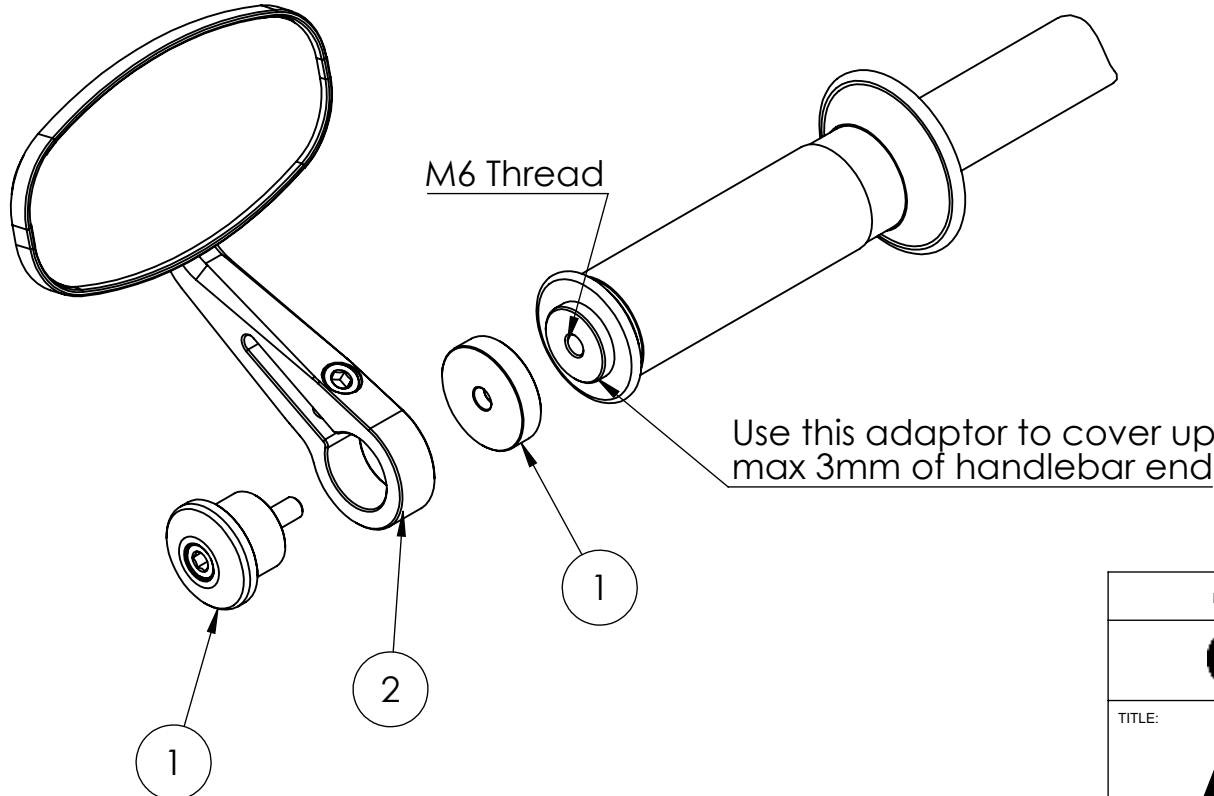

8 7 6 5 4 3 2 1

ITEM NO.	DESCRIPTION	ADAPTOR CODE	QTY
1	Mirror Adaptor	52	1
2	Urban Mirror		1

52

DO NOT SCALE DRAWING		REVISION:
TITLE:		
Adaptor 52		
DWG NO:		A4
Urban Mirror MIU		
SCALE:		

PROPRIETARY AND CONFIDENTIAL

THE INFORMATION CONTAINED IN THIS DRAWING IS THE SOLE PROPERTY OF OBERON PERFORMANCE LTD. ANY REPRODUCTION IN PART OR AS A WHOLE WITHOUT THE WRITTEN PERMISSION OF OBERON PERFORMANCE LTD IS PROHIBITED.

8 7 6 5 4 3 2 1

F
E
D
C
B
A

F
E
D
C
B
A