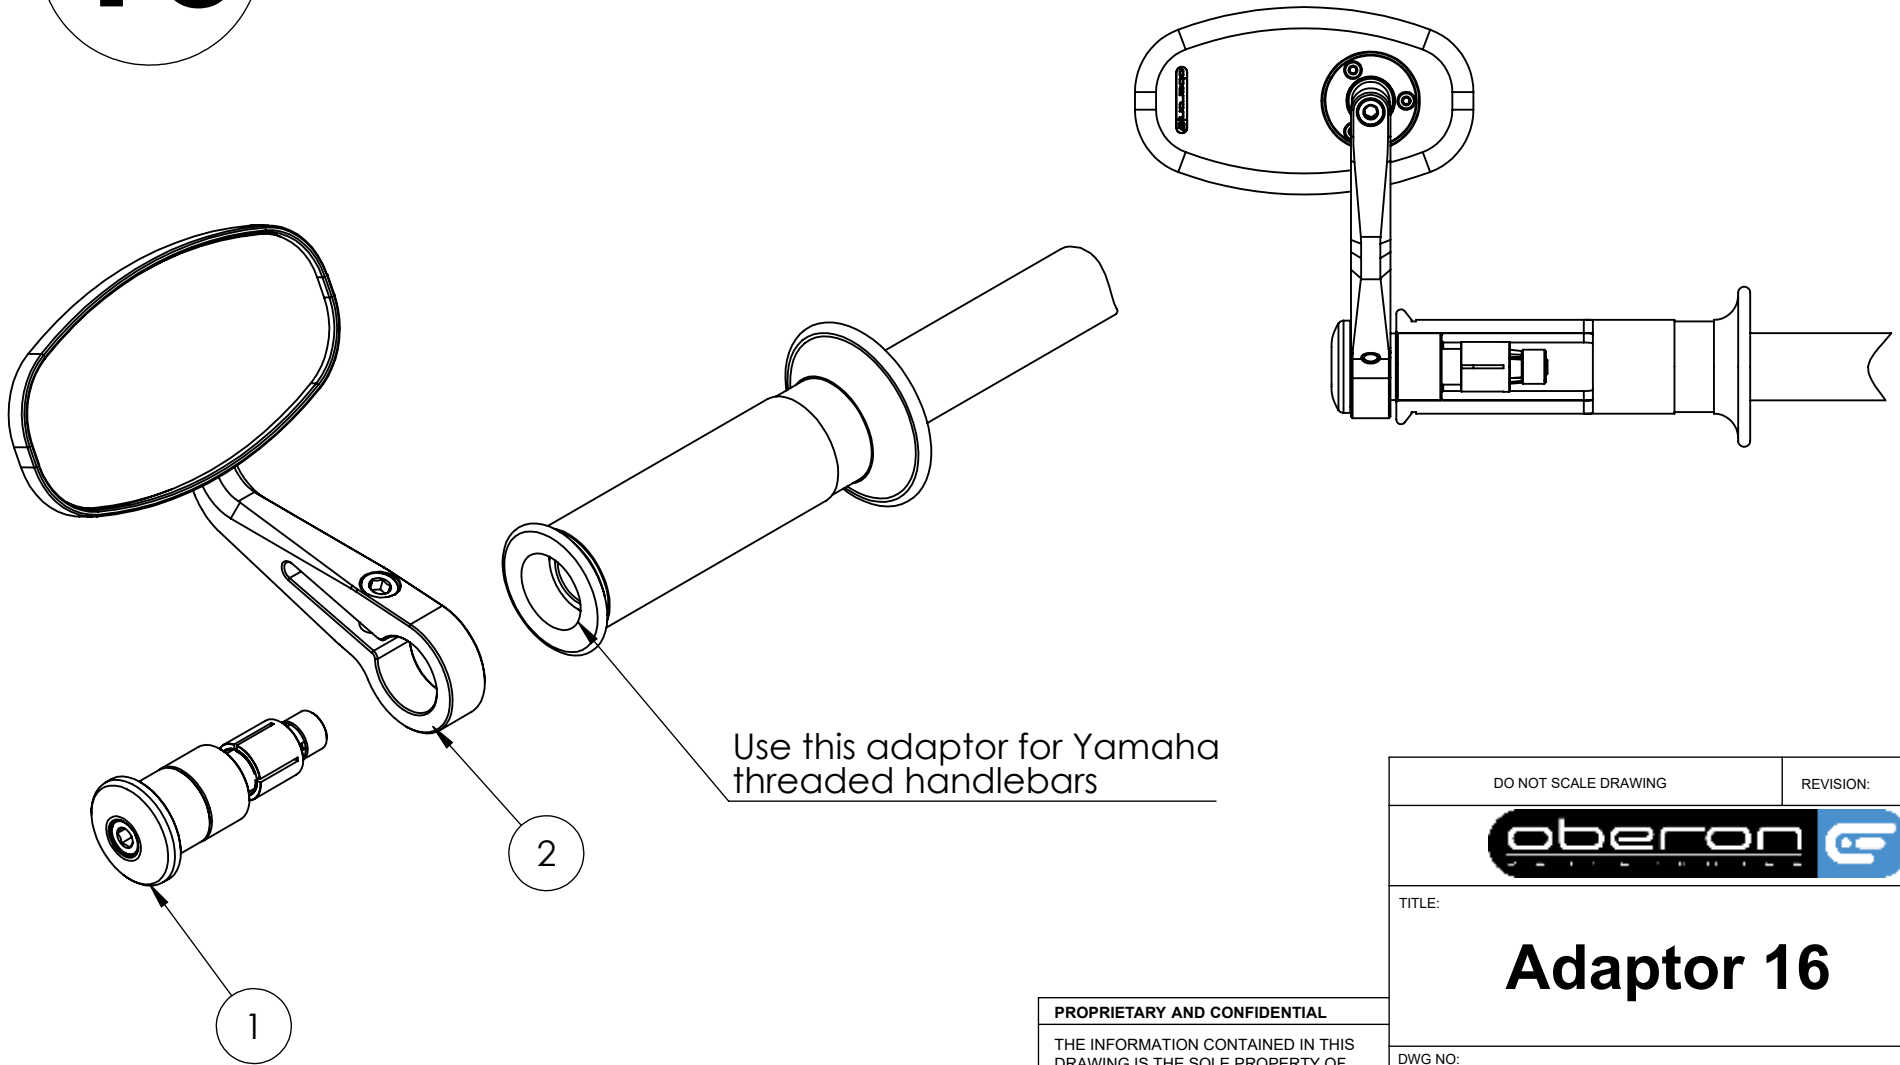

8 7 6 5 4 3 2 1

F  
E  
D  
C  
B  
A

F  
E  
D  
C  
B  
A

8 7 6 5 4 3 2 1

ITEM NO.	DESCRIPTION	ADAPTOR CODE	QTY
1	Mirror Adaptor	16	1
2	Urban Mirror		1

**16**

Use this adaptor for Yamaha threaded handlebars