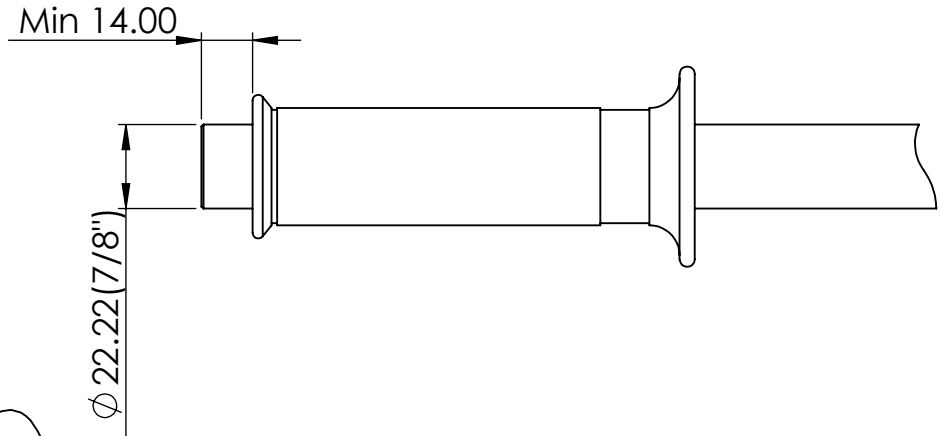

8 7 6 5 4 3 2 1

ITEM NO.	DESCRIPTION	ADAPTOR CODE	QTY
1	Mirror Adaptor	78	1
2	Urban Mirror		1

**78**

DO NOT SCALE DRAWING REVISION:

TITLE:  
**Adaptor 78**

**PROPRIETARY AND CONFIDENTIAL**  
THE INFORMATION CONTAINED IN THIS DRAWING IS THE SOLE PROPERTY OF OBERON PERFORMANCE LTD. ANY REPRODUCTION IN PART OR AS A WHOLE WITHOUT THE WRITTEN PERMISSION OF OBERON PERFORMANCE LTD IS PROHIBITED.

DWG NO: **Urban Mirror MIU**

**A4**

SCALE:

8 7 6 5 4 3 2 1

8 7 6 5 4 3 2 1

ITEM NO.	DESCRIPTION	ADAPTOR CODE	QTY
1	Mirror Adaptor	01	1
2	Urban Mirror		1

**01**

DO NOT SCALE DRAWING		REVISION:
		
TITLE:		
<b>Adaptor 01</b>		
DWG NO:		A4
SCALE:		