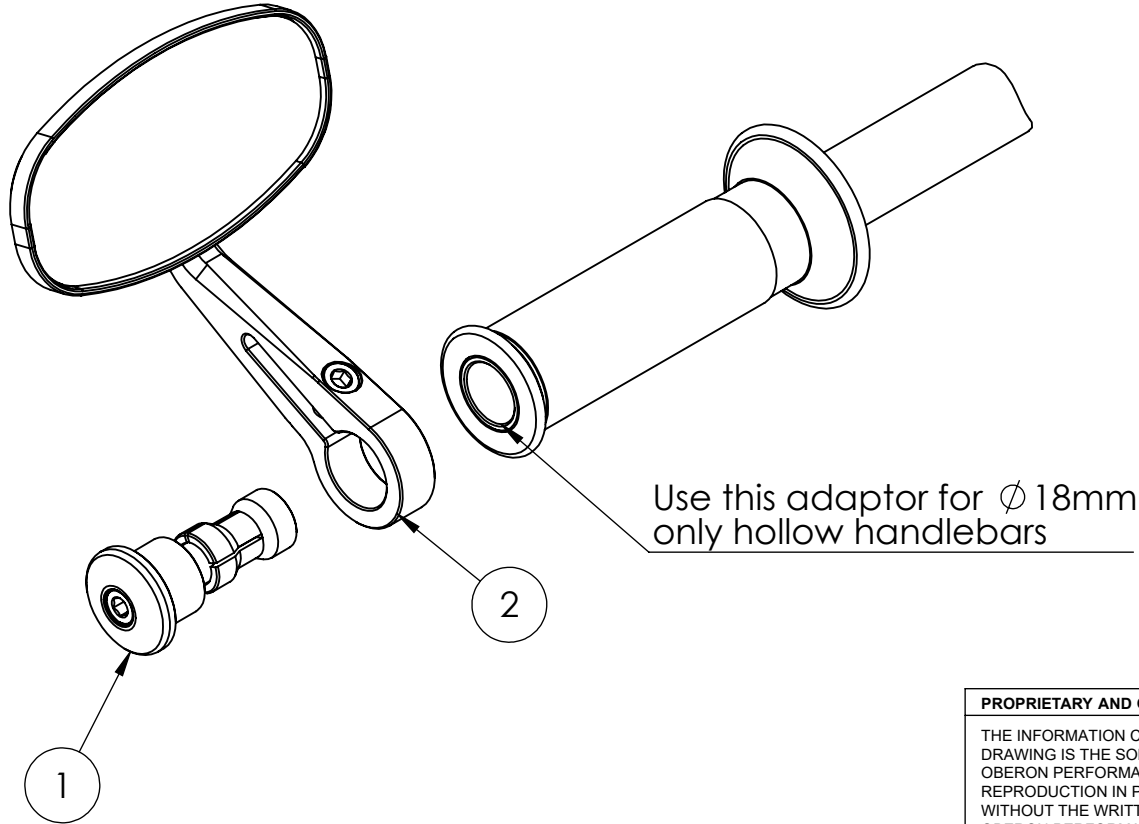

8 7 6 5 4 3 2 1

ITEM NO.	DESCRIPTION	ADAPTOR CODE	QTY
1	Mirror Adaptor	18	1
2	Urban Mirror		1

18

DO NOT SCALE DRAWING		REVISION:
TITLE:		
Adaptor 18		
DWG NO:		A4
Urban Mirror MIU		
SCALE:		

PROPRIETARY AND CONFIDENTIAL

THE INFORMATION CONTAINED IN THIS DRAWING IS THE SOLE PROPERTY OF OBERON PERFORMANCE LTD. ANY REPRODUCTION IN PART OR AS A WHOLE WITHOUT THE WRITTEN PERMISSION OF OBERON PERFORMANCE LTD IS PROHIBITED.

8 7 6 5 4 3 2 1

F

E

D

C

B

A

F

E

D

C

B

A