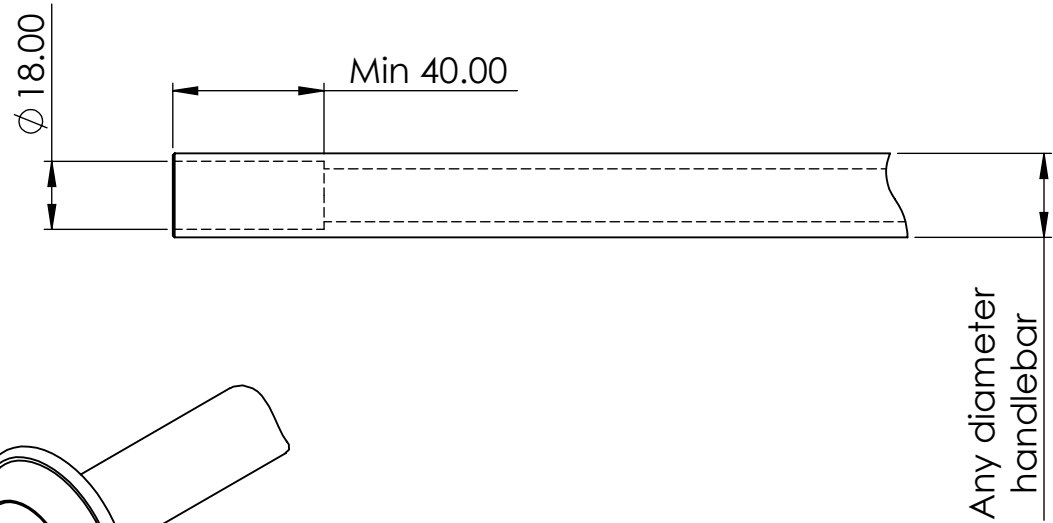

8 7 6 5 4 3 2 1

ITEM NO.	DESCRIPTION	ADAPTOR CODE	QTY
1	Mirror Adaptor	18	1
2	Urban Mirror		1

18

DO NOT SCALE DRAWING		REVISION:
TITLE:		
Adaptor 18		
DWG NO:		A4
Urban Mirror MIU		
SCALE:		

PROPRIETARY AND CONFIDENTIAL

THE INFORMATION CONTAINED IN THIS DRAWING IS THE SOLE PROPERTY OF OBERON PERFORMANCE LTD. ANY REPRODUCTION IN PART OR AS A WHOLE WITHOUT THE WRITTEN PERMISSION OF OBERON PERFORMANCE LTD IS PROHIBITED.

8 7 6 5 4 3 2 1

F

E

D

C

B

A

F

E

D

C

B

A