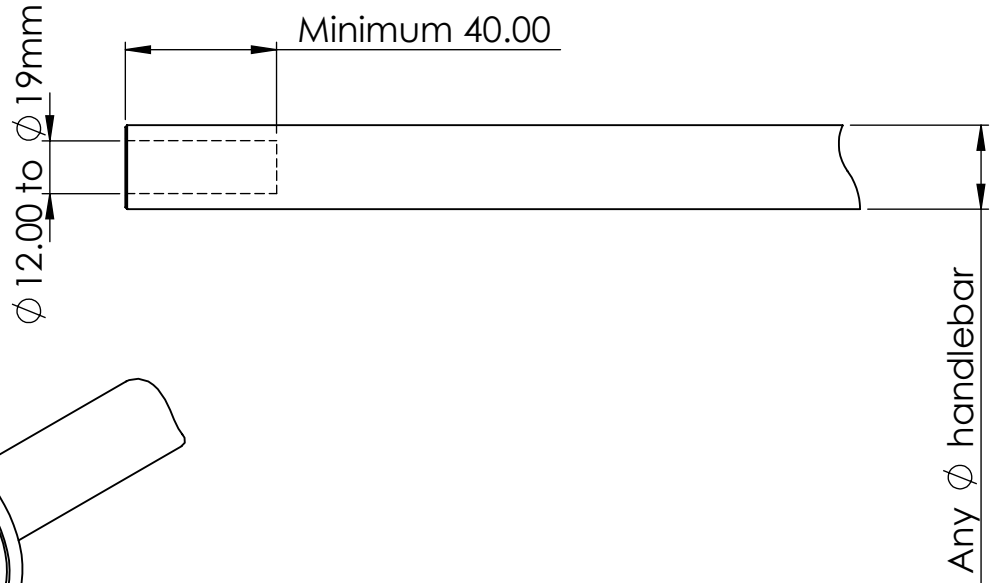

8 7 6 5 4 3 2 1

ITEM NO.	DESCRIPTION	ADAPTOR CODE	QTY
1	Mirror Adaptor	14	1
2	Urban Mirror		1

14

DO NOT SCALE DRAWING		REVISION:
TITLE:		
Adaptor 14		
DWG NO:		A4
SCALE:		

PROPRIETARY AND CONFIDENTIAL

THE INFORMATION CONTAINED IN THIS DRAWING IS THE SOLE PROPERTY OF OBERON PERFORMANCE LTD. ANY REPRODUCTION IN PART OR AS A WHOLE WITHOUT THE WRITTEN PERMISSION OF OBERON PERFORMANCE LTD IS PROHIBITED.

8 7 6 5 4 3 2 1

F
E
D
C
B
A

F
E
D
C
B
A