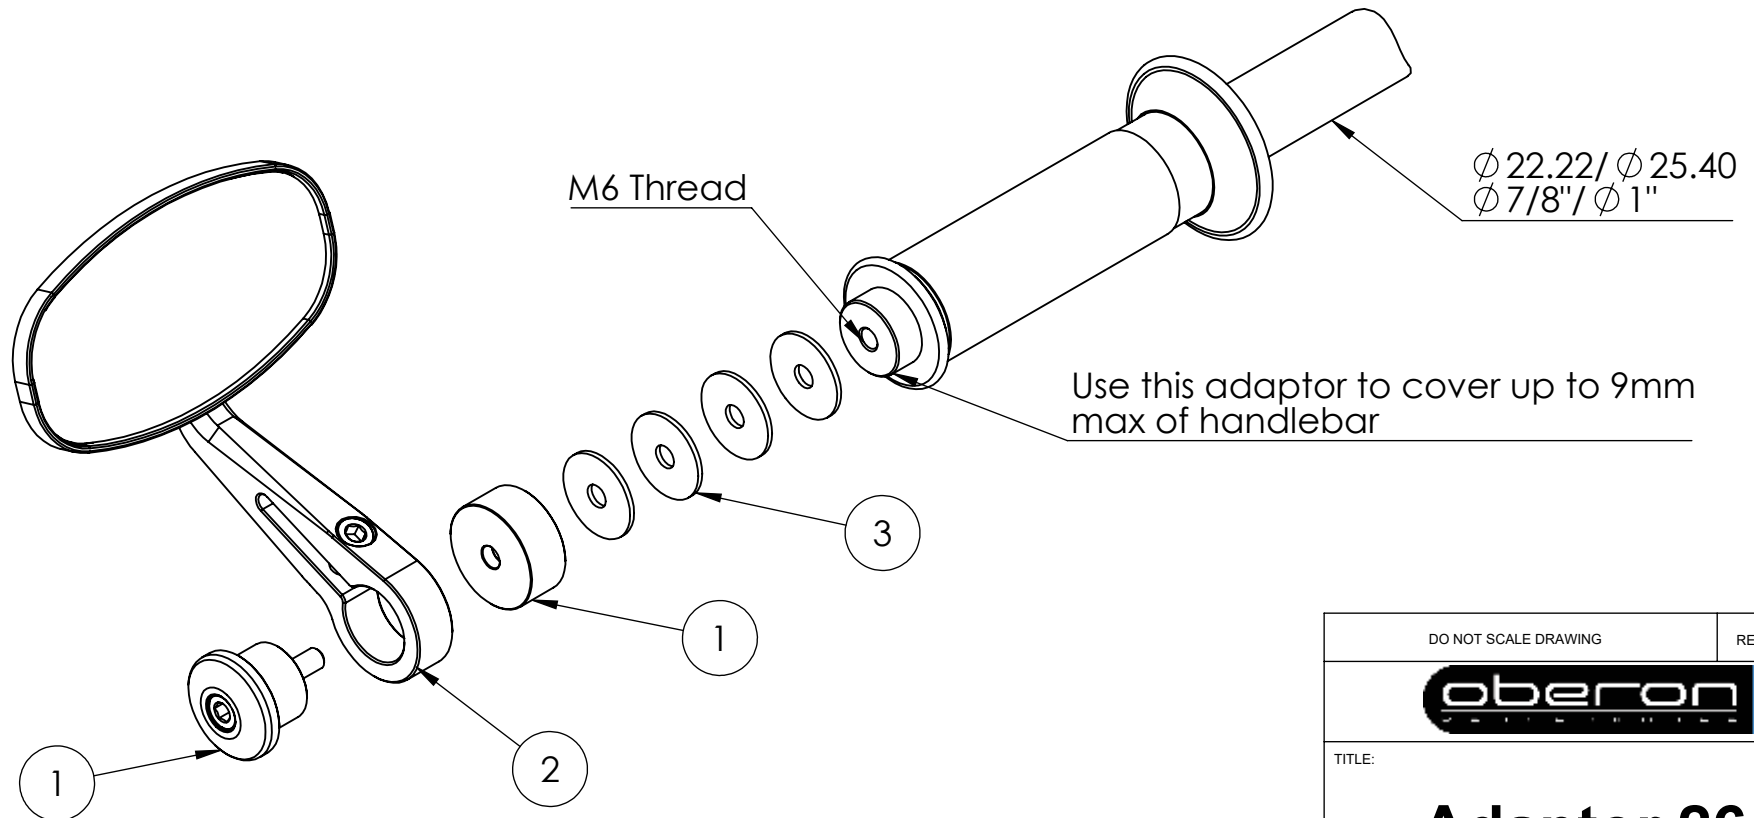

26

ITEM NO.	DESCRIPTION	ADAPTOR CODE	QTY
1	Mirror Adaptor	26	1
2	Urban Mirror		1
3	Spacers (If required)		6

DO NOT SCALE DRAWING		REVISION:
TITLE:		
Adaptor 26		
DWG NO:		A4
Urban Mirror MIU		
SCALE:		

PROPRIETARY AND CONFIDENTIAL

THE INFORMATION CONTAINED IN THIS DRAWING IS THE SOLE PROPERTY OF OBERON PERFORMANCE LTD. ANY REPRODUCTION IN PART OR AS A WHOLE WITHOUT THE WRITTEN PERMISSION OF OBERON PERFORMANCE LTD IS PROHIBITED.