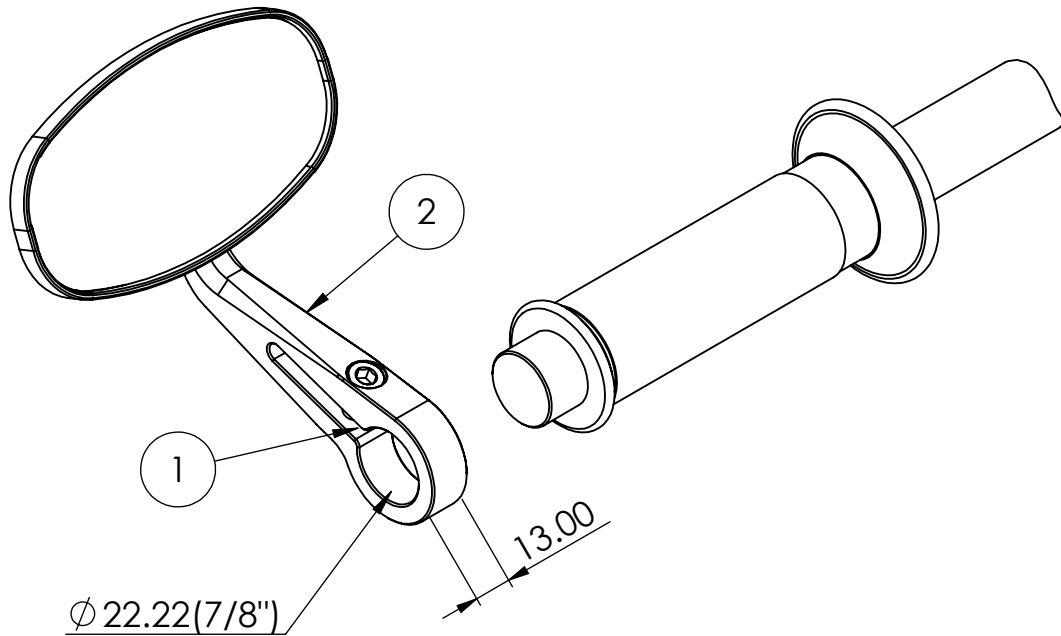

8 7 6 5 4 3 2 1

ITEM NO.	DESCRIPTION	ADAPTOR CODE	QTY
1	Mirror Adaptor	78	1
2	Urban Mirror		1

**78**

DO NOT SCALE DRAWING REVISION:

TITLE:  
**Adaptor 78**

**PROPRIETARY AND CONFIDENTIAL**  
THE INFORMATION CONTAINED IN THIS DRAWING IS THE SOLE PROPERTY OF OBERON PERFORMANCE LTD. ANY REPRODUCTION IN PART OR AS A WHOLE WITHOUT THE WRITTEN PERMISSION OF OBERON PERFORMANCE LTD IS PROHIBITED.

DWG NO: **Urban Mirror MIU**

**A4**

SCALE:

8 7 6 5 4 3 2 1

8 7 6 5 4 3 2 1

ITEM NO.	DESCRIPTION	ADAPTOR CODE	QTY
1	Mirror Adaptor	01	1
2	Urban Mirror		1

**01**

DO NOT SCALE DRAWING		REVISION:
		
TITLE:		
<b>Adaptor 01</b>		
DWG NO:		A4
SCALE:		