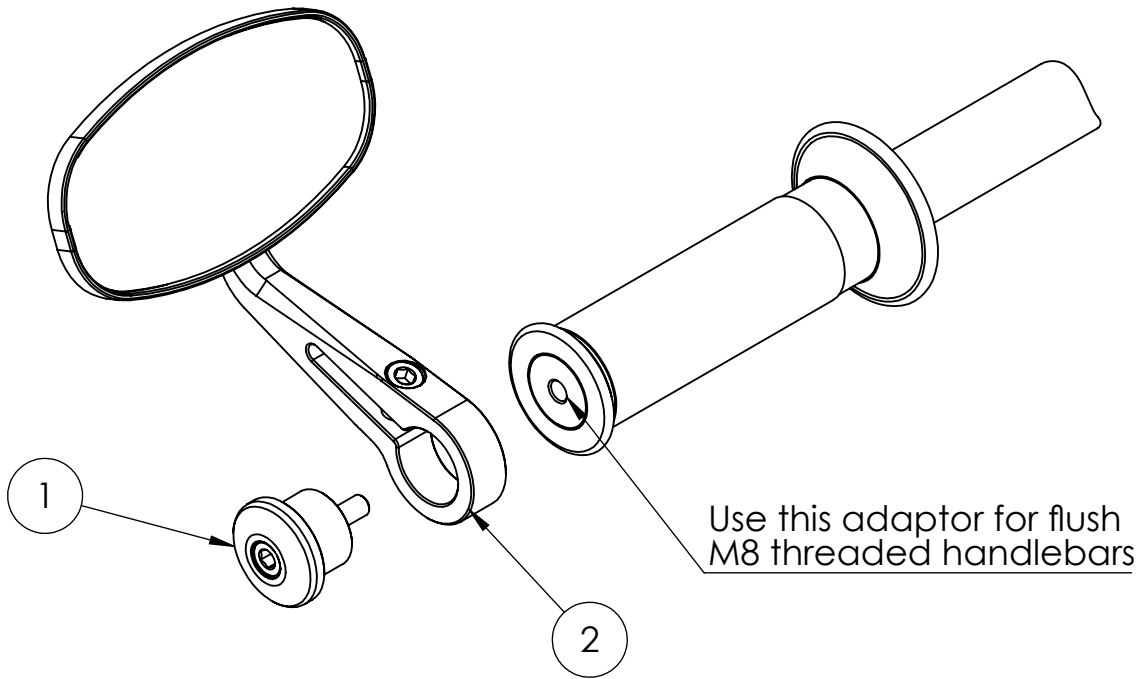

E

D

C

B

A

08

ITEM NO.	DESCRIPTION	ADAPTOR CODE	QTY
1	Mirror Adaptor	08	1
2	Urban Mirror		1

DO NOT SCALE DRAWING		REVISION:
		
TITLE:		
<h1>Adaptor 08</h1>		
DWG NO:		A4
SCALE:		