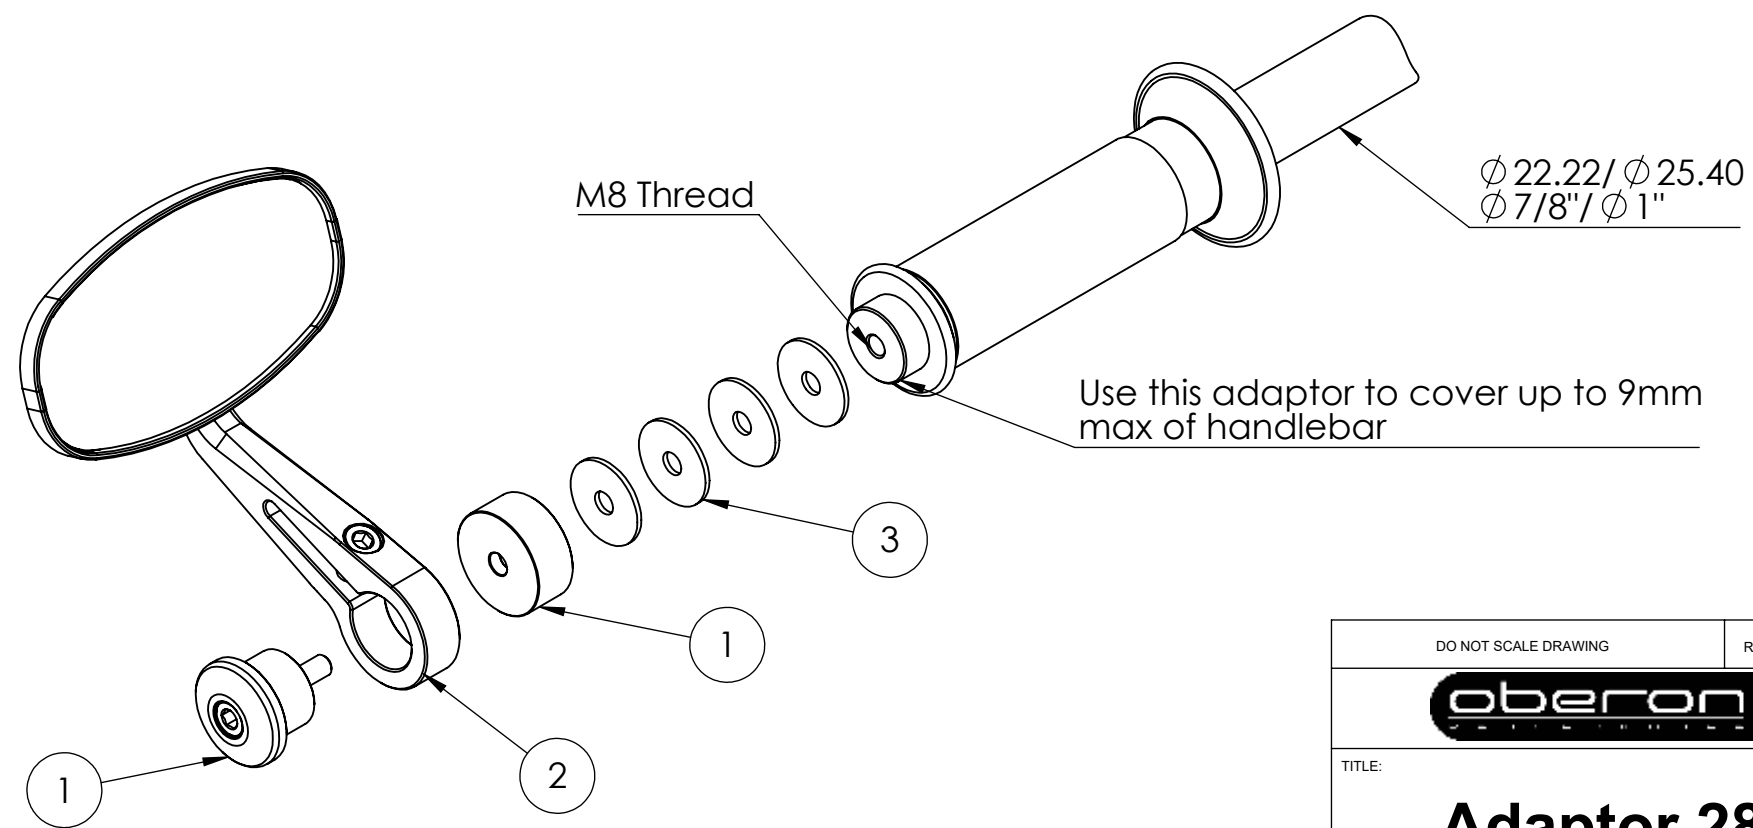

28

ITEM NO.	DESCRIPTION	ADAPTOR CODE	QTY
1	Mirror Adaptor	28	1
2	Urban Mirror		1
3	Spacers (If required)		6

DO NOT SCALE DRAWING		REVISION:
TITLE:		
Adaptor 28		
DWG NO:		A4
SCALE:		

PROPRIETARY AND CONFIDENTIAL

THE INFORMATION CONTAINED IN THIS DRAWING IS THE SOLE PROPERTY OF OBERON PERFORMANCE LTD. ANY REPRODUCTION IN PART OR AS A WHOLE WITHOUT THE WRITTEN PERMISSION OF OBERON PERFORMANCE LTD IS PROHIBITED.