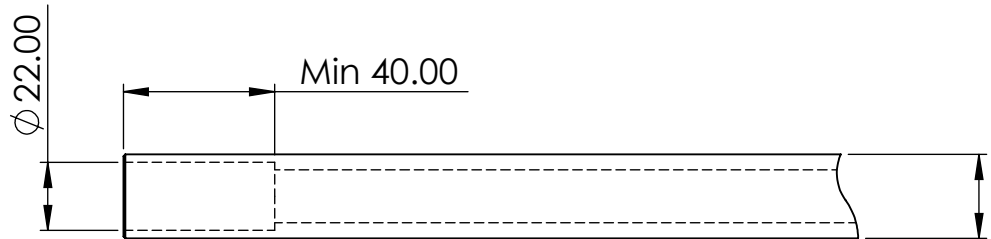

8 7 6 5 4 3 2 1

ITEM NO.	DESCRIPTION	ADAPTOR CODE	QTY
1	Mirror Adaptor	22	1
2	Urban Mirror		1

22

$\phi 25.40$ (1" or larger)
handlebar

Use this adaptor for $\phi 22.00$
hollow handlebars

DO NOT SCALE DRAWING		REVISION:
TITLE:		
Adaptor 22		
DWG NO:		A4
Urban Mirror MIU		
SCALE:		

PROPRIETARY AND CONFIDENTIAL

THE INFORMATION CONTAINED IN THIS DRAWING IS THE SOLE PROPERTY OF OBERON PERFORMANCE LTD. ANY REPRODUCTION IN PART OR AS A WHOLE WITHOUT THE WRITTEN PERMISSION OF OBERON PERFORMANCE LTD IS PROHIBITED.

8 7 6 5 4 3 2 1

F
E
D
C
B
A

F
E
D
C
B
A