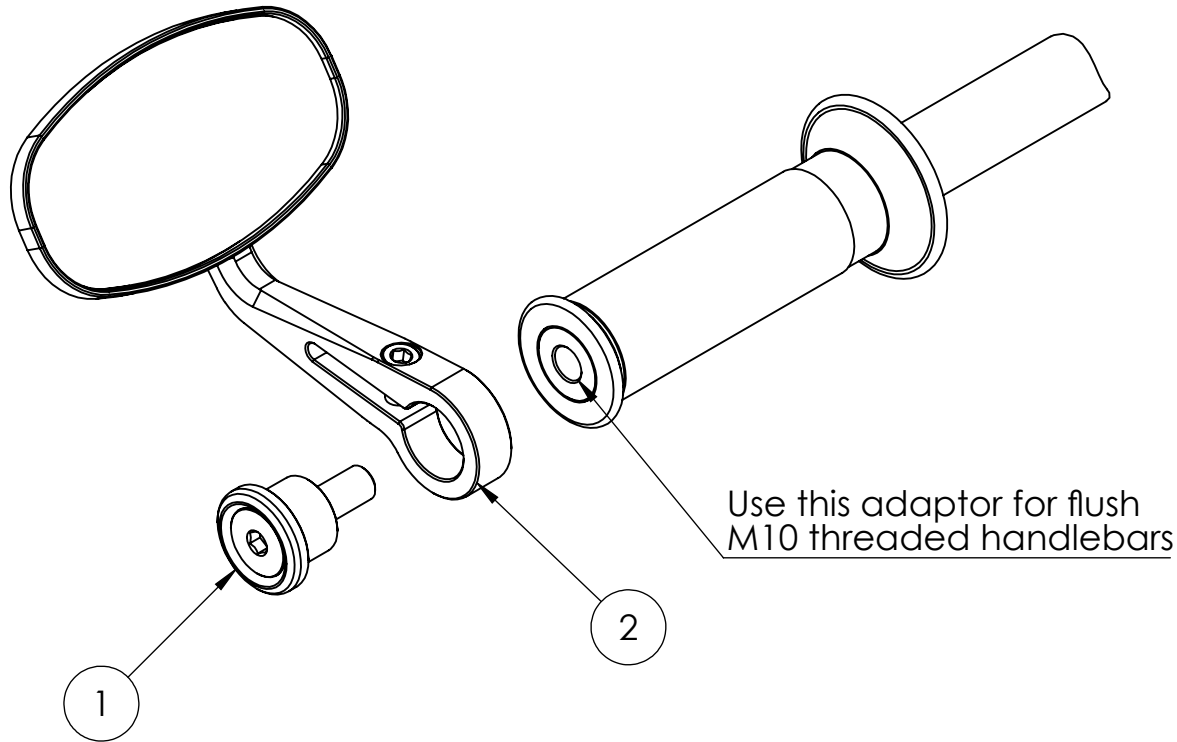

8 7 6 5 4 3 2 1

ITEM NO.	DESCRIPTION	ADAPTOR CODE	QTY
1	Mirror Adaptor	10	1
2	Urban Mirror		1

10

DO NOT SCALE DRAWING

REVISION:

TITLE:

Adaptor 10

DWG NO:

Urban Mirror MIU

A4

SCALE:

PROPRIETARY AND CONFIDENTIAL

THE INFORMATION CONTAINED IN THIS DRAWING IS THE SOLE PROPERTY OF OBERON PERFORMANCE LTD. ANY REPRODUCTION IN PART OR AS A WHOLE WITHOUT THE WRITTEN PERMISSION OF OBERON PERFORMANCE LTD IS PROHIBITED.

8 7 6 5 4 3 2 1

F

E

D

C

B

A

F

E

D

C

B

A