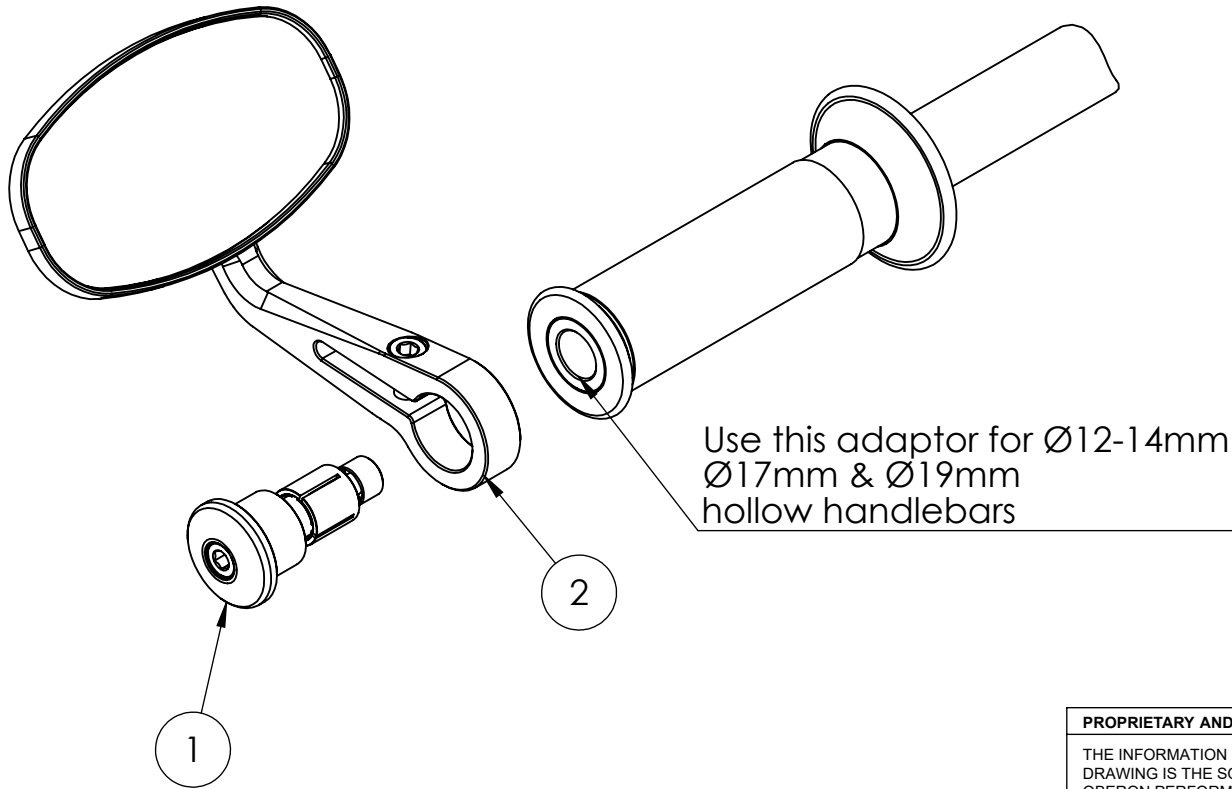

8 7 6 5 4 3 2 1

ITEM NO.	DESCRIPTION	ADAPTOR CODE	QTY
1	Mirror Adaptor	14	1
2	Urban Mirror		1

14

DO NOT SCALE DRAWING		REVISION:
TITLE:		
Adaptor 14		
DWG NO:		A4
SCALE:		

PROPRIETARY AND CONFIDENTIAL

THE INFORMATION CONTAINED IN THIS DRAWING IS THE SOLE PROPERTY OF OBERON PERFORMANCE LTD. ANY REPRODUCTION IN PART OR AS A WHOLE WITHOUT THE WRITTEN PERMISSION OF OBERON PERFORMANCE LTD IS PROHIBITED.

8 7 6 5 4 3 2 1

F
E
D
C
B
A

F
E
D
C
B
A