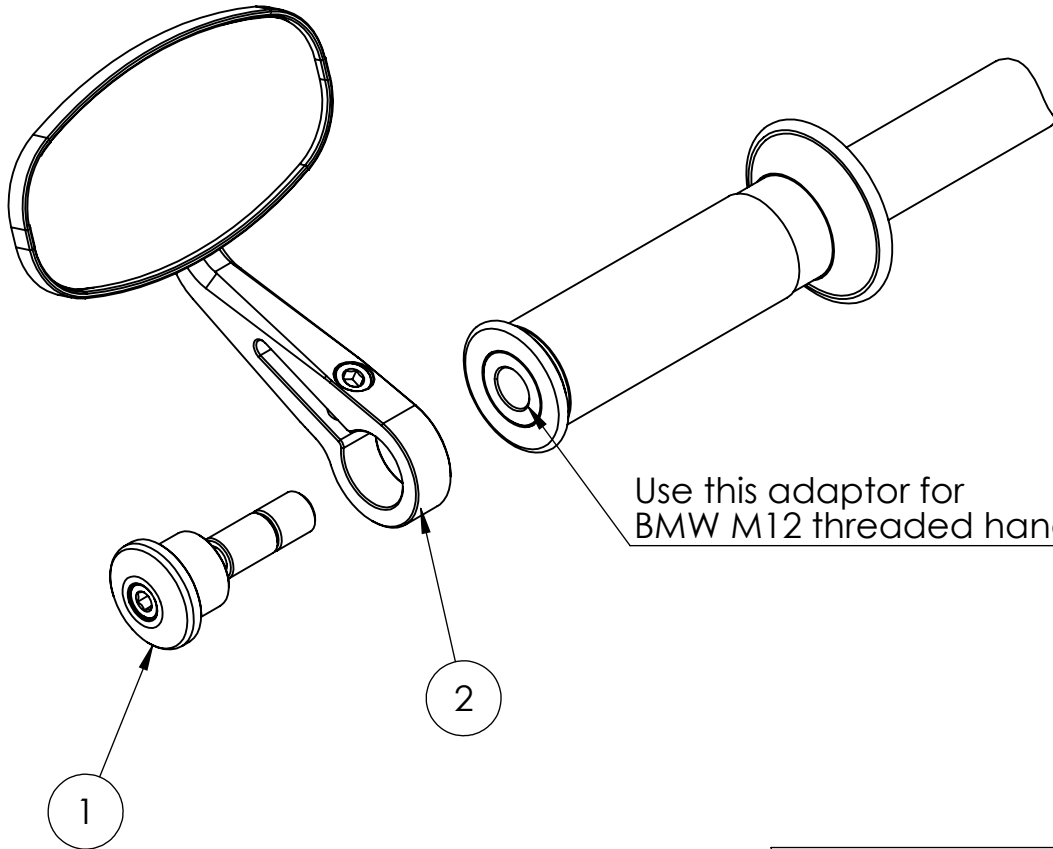

8 7 6 5 4 3 2 1

ITEM NO.	DESCRIPTION	ADAPTOR CODE	QTY
1	Mirror Adaptor	60	1
2	Urban Mirror		1

60

Use this adaptor for BMW M12 threaded handlebars

DO NOT SCALE DRAWING

REVISION:

TITLE:

Adaptor 60

DWG NO:

Urban Mirror MIU

A4

SCALE:

PROPRIETARY AND CONFIDENTIAL
THE INFORMATION CONTAINED IN THIS DRAWING IS THE SOLE PROPERTY OF OBERON PERFORMANCE LTD. ANY REPRODUCTION IN PART OR AS A WHOLE WITHOUT THE WRITTEN PERMISSION OF OBERON PERFORMANCE LTD IS PROHIBITED.

8 7 6 5 4 3 2 1

F

E

D

C

B

A

F

E

D

C

B

A